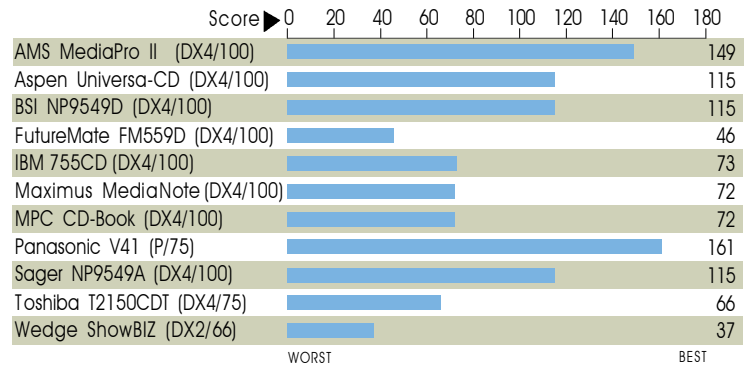

DISK WINMARK 95

WINSTONE 95

CPUMARK₁₆

GRAPHICS WINMARK 95

WINDRAIN