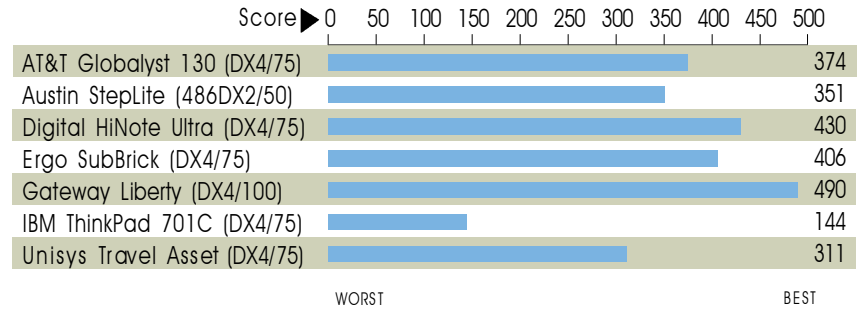

DISK WINMARK 95

WINSTONE 95

CPUMARK₁₆

GRAPHICS WINMARK 95

WINDRAIN