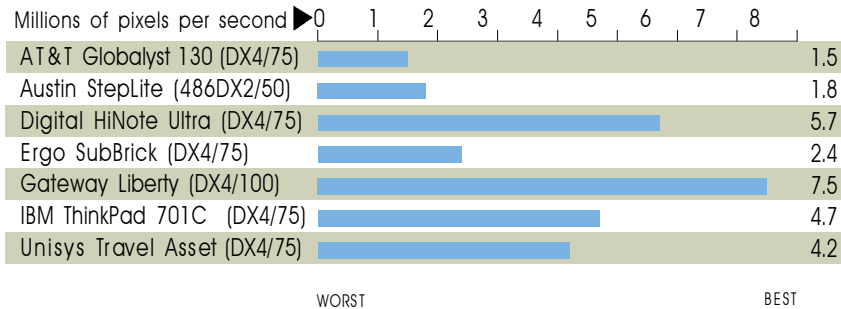

DISK WINMARK 95

WINSTONE 95

CPUMARK₁₆

GRAPHICS WINMARK 95

WINDRAIN