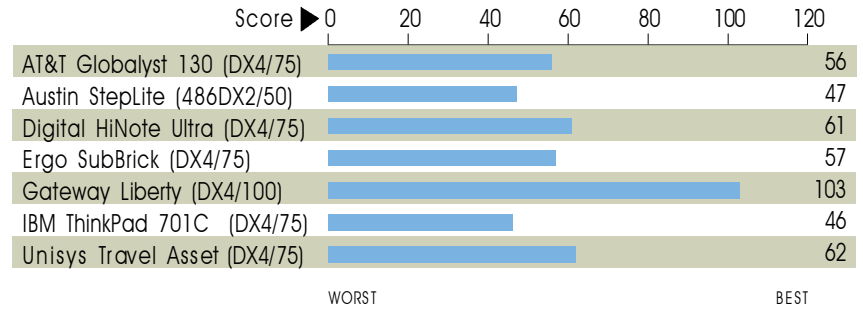

DISK WINMARK 95

WINSTONE 95

CPUMARK₁₆

GRAPHICS WINMARK 95

WINDRAIN