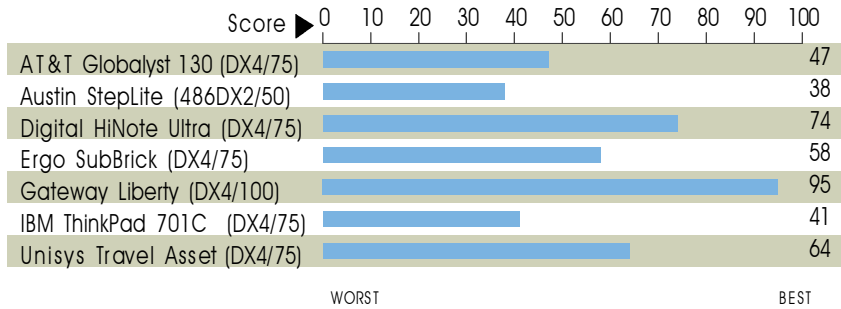

DISK WINMARK 95

WINSTONE 95

CPUMARK₁₆

GRAPHICS WINMARK 95

WINDRAIN