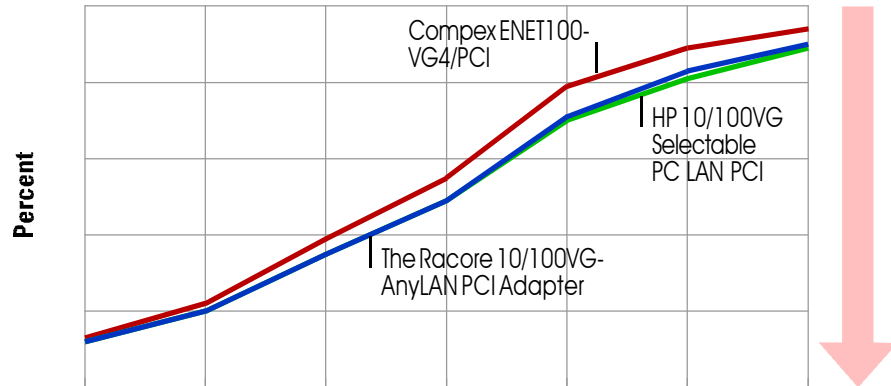

**NIC THROUGHPUT**  
64-byte block size

**NIC THROUGHPUT**  
16K block size

**CPU UTILIZATION**

**CPU UTILIZATION**