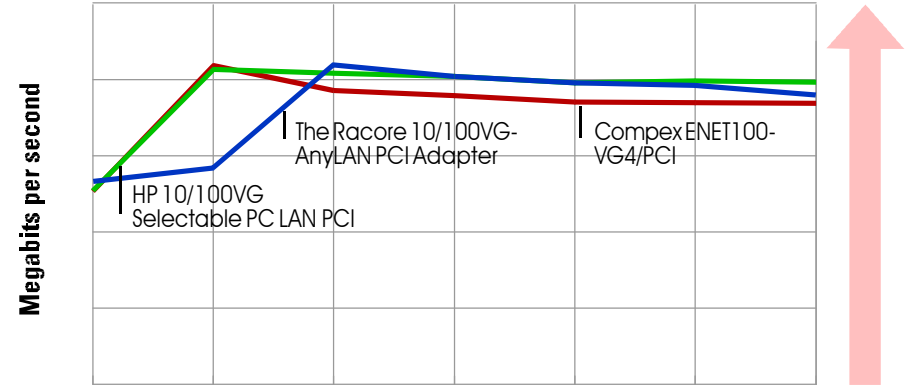

**NIC THROUGHPUT**  
64-byte block size

**NIC THROUGHPUT**  
16K block size

**CPU UTILIZATION**

**CPU UTILIZATION**