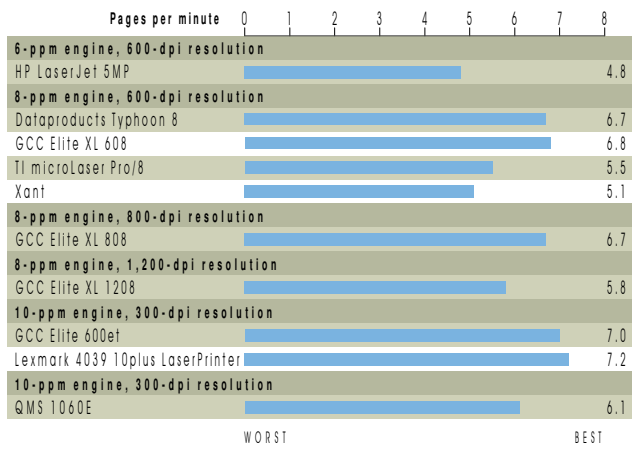

**MICROSOFT WORD FOR WINDOWS (POSTSCRIPT)**

WORST BEST

**PRINT SPEED**

WORST BEST

N/A  
DOS-level test.  
\* The printer defaulted to 300 dpi.

**WORDPERFECT FOR WINDOWS (POSTSCRIPT)**

WORST BEST

**MICROSOFT WORD FOR WINDOWS (PCL)**

WORST BEST

\* The printer defaulted to 300 dpi.