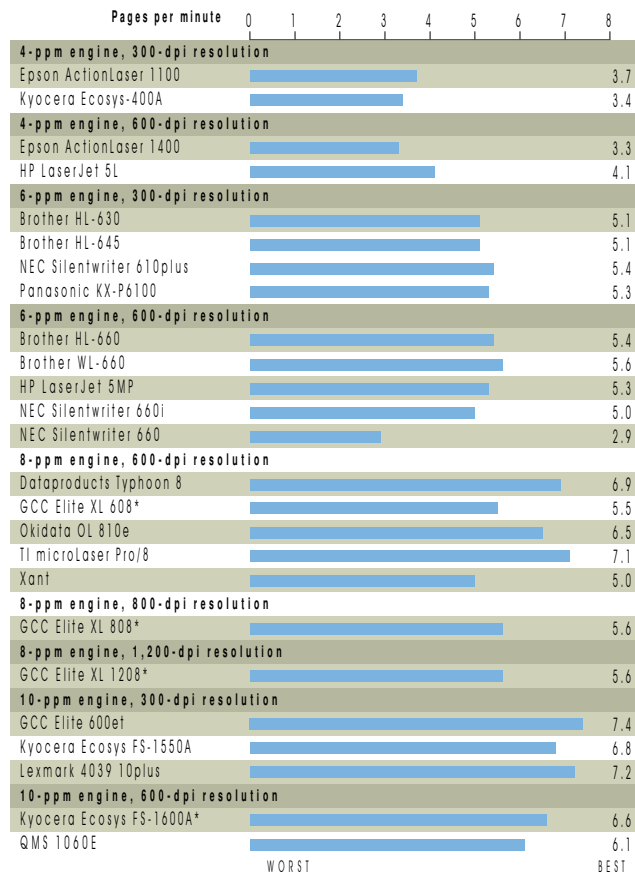

**MICROSOFT WORD FOR WINDOWS (POSTSCRIPT)**

WORST BEST

**PRINT SPEED**

WORST BEST

N/A  
DOS-level test.  
\* The printer defaulted to 300 dpi.

**WORDPERFECT FOR WINDOWS (POSTSCRIPT)**

WORST BEST

**MICROSOFT WORD FOR WINDOWS (PCL)**

WORST BEST

\* The printer defaulted to 300 dpi.