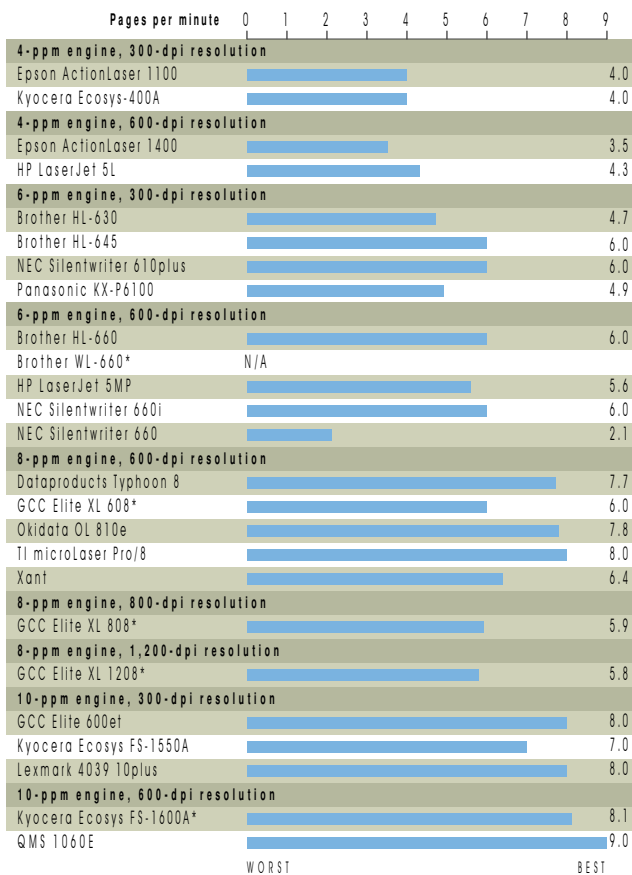

**MICROSOFT WORD FOR WINDOWS (POSTSCRIPT)**

WORST BEST

**PRINT SPEED**

WORST BEST

N/A  
DOS-level test.  
\* The printer defaulted to 300 dpi.

**WORDPERFECT FOR WINDOWS (POSTSCRIPT)**

WORST BEST

**MICROSOFT WORD FOR WINDOWS (PCL)**

WORST BEST

\* The printer defaulted to 300 dpi.