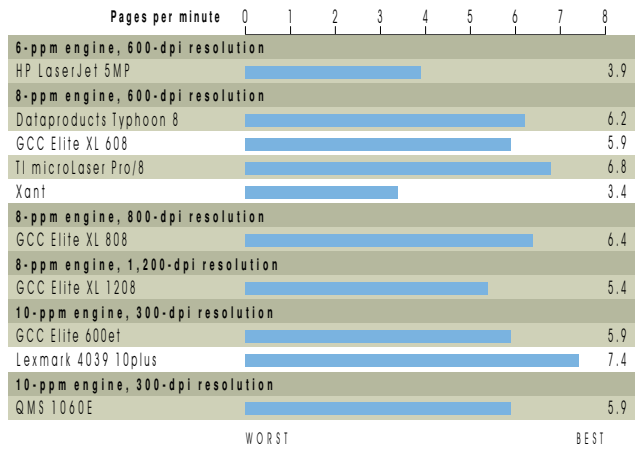

**MICROSOFT WORD FOR WINDOWS (POSTSCRIPT)**

WORST BEST

**PRINT SPEED**

WORST BEST

N/A  
DOS-level test.  
\* The printer defaulted to 300 dpi.

**WORDPERFECT FOR WINDOWS (POSTSCRIPT)**

WORST BEST

**MICROSOFT WORD FOR WINDOWS (PCL)**

WORST BEST

\* The printer defaulted to 300 dpi.