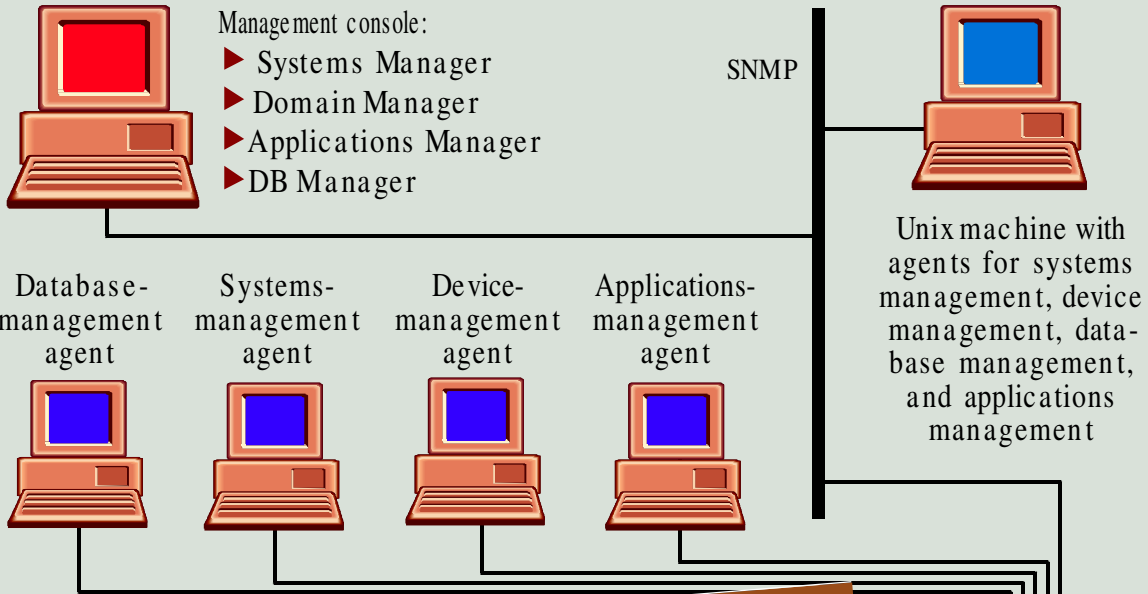

# AGENTWORKS ARCHITECTURE

Supported network-management platforms include Hewlett-Packard Co. OpenView, SunConnect SunNet Manager, IBM NetView 6000, and AgentWorks Enterprise View.

**WHAT THE PIECES COST**

- Systems Manager:** \$5,000 for Applications Manager  
\$300 for agents
- Domain Manager:** starts at \$400  
(price depends on the quantity purchased)
- Agent Factory tool kit:** \$10,000
- Manager for Oracle:** \$5,000 for platform application  
\$300 for agents
- Enterprise View:** \$12,000

Unix machine with Domain Manager agent