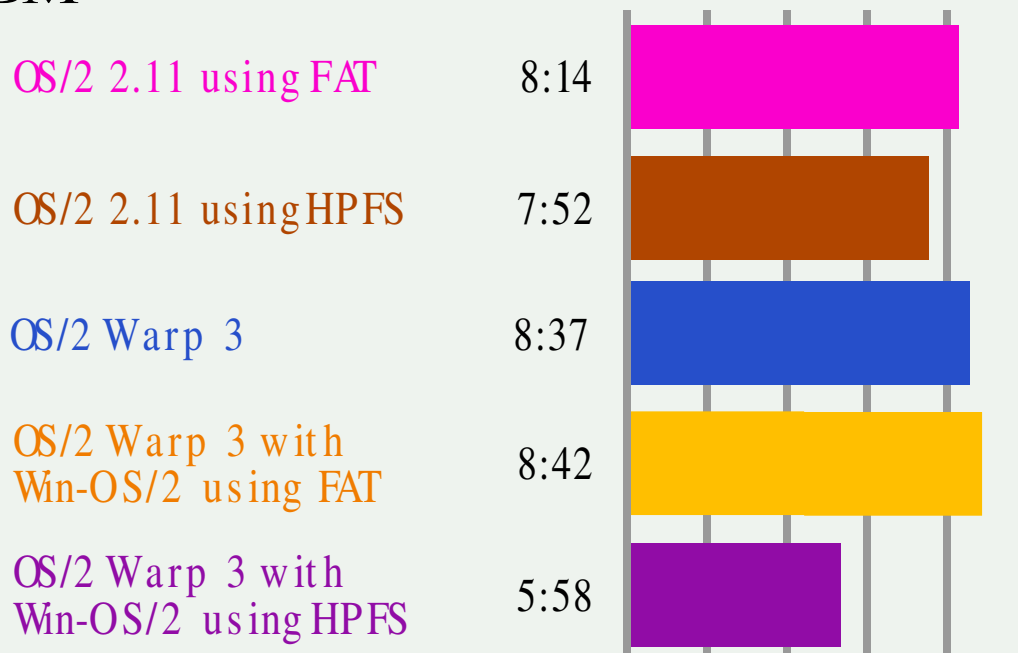

OS/2 APPLICATIONS SOMETIMES SPEEDIER

1-2-3 macro test: Warp gets HPFS boost

Measured in minutes:seconds.
Shorter bar indicates better performance.

IBM

Note: 1-2-3 macro test was run with 16M bytes of RAM. For a description of this new macro test, see "Tests target impact of advanced file system," left.