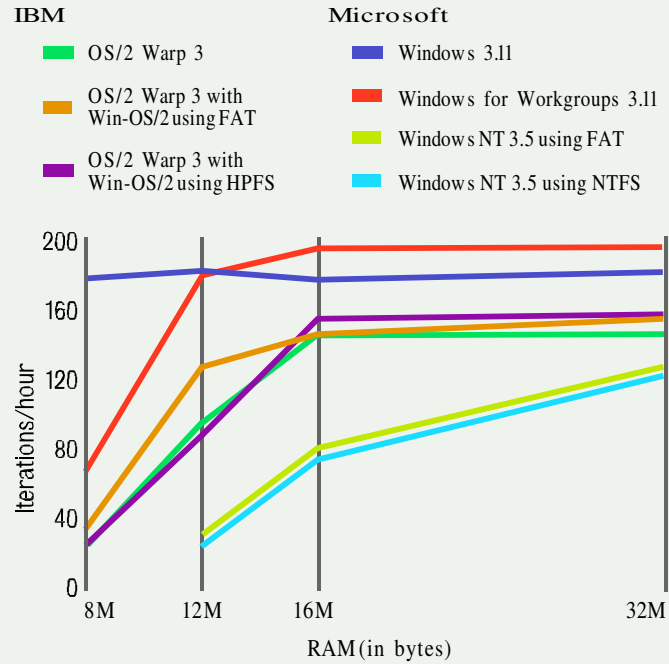

# MACRO, GRAPHICS, DISK PERFORMANCE: WARP WITH WIN-OS/2 OFTEN BEATS NT, SELDOM OUTDOES WINDOWS

Word and Excel macro test:  
Win-OS/2 improves Warp performance

Note: IBM OS/2 2.11 could not run the Word and Excel macro test. Windows NT 3.5 was tested starting at its minimum memory configuration of 12M bytes.

Graphics WinMark 95: Windows, Windows for Workgroups still on top

Longer bar indicates better performance.

Note: Graphics WinMark 95 and Disk WinMark 95 benchmarks were run with 16M bytes of RAM.

Disk WinMark 95: NT, Windows for Workgroups faster

Longer bar indicates better performance.