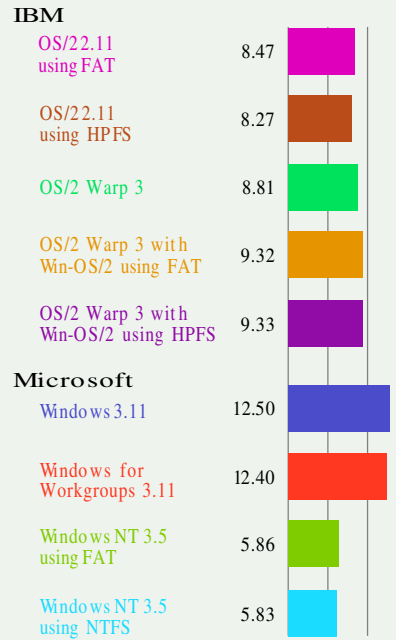

# MACRO, GRAPHICS, DISK PERFORMANCE: WARP WITH WIN-OS/2 OFTEN BEATS NT, SELDOM OUTDOES WINDOWS

Word and Excel macro test:  
Win-OS/2 improves Warp performance

Note: IBM OS/2 2.11 could not run the Word and Excel macro test. Windows NT 3.5 was tested starting at its minimum memory configuration of 12M bytes.

Graphics WinMark 95: Windows, Windows for Workgroups still on top

Longer bar indicates better performance.

Note: Graphics WinMark 95 and Disk WinMark 95 benchmarks were run with 16M bytes of RAM.

Disk WinMark 95: NT, Windows for Workgroups faster

Longer bar indicates better performance.