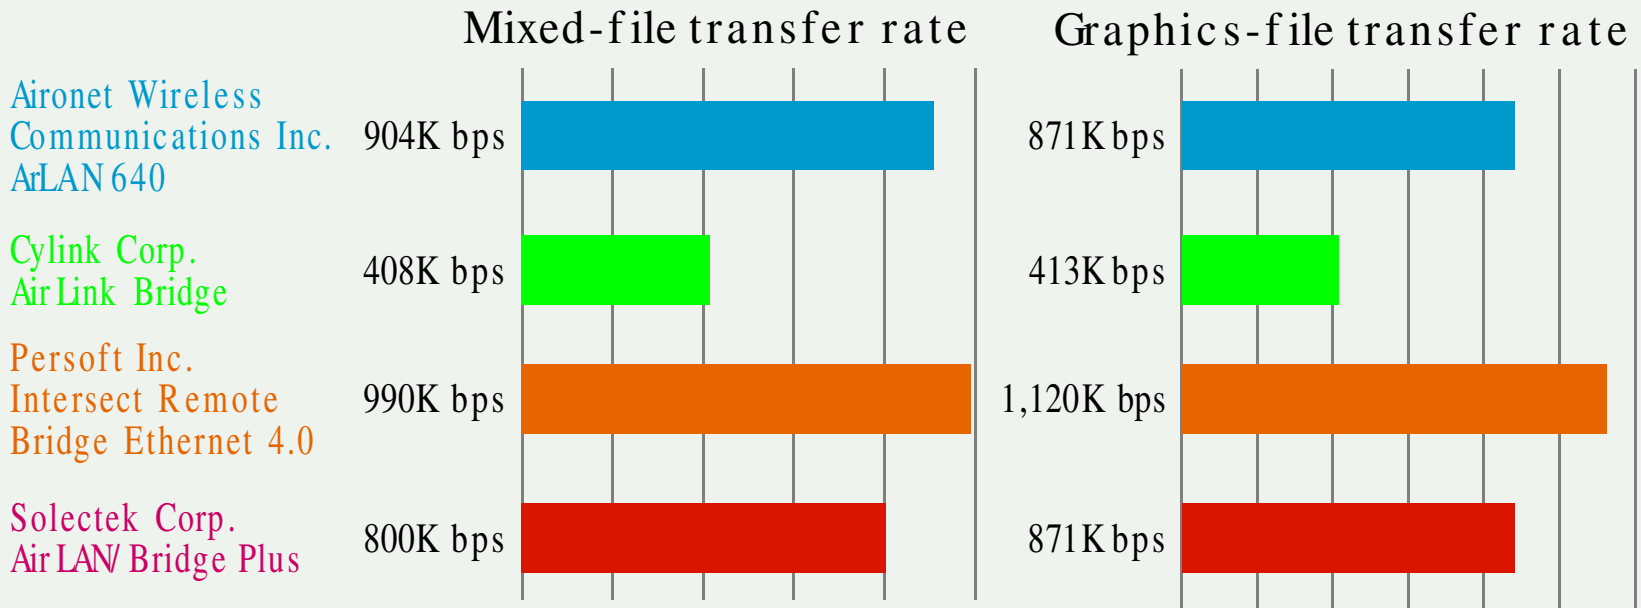

PERSOFT WIRELESS BRIDGE YIELDS BEST PERFORMANCE

(Longer bar indicates faster performance.)

See testing methodology on Page N/8.