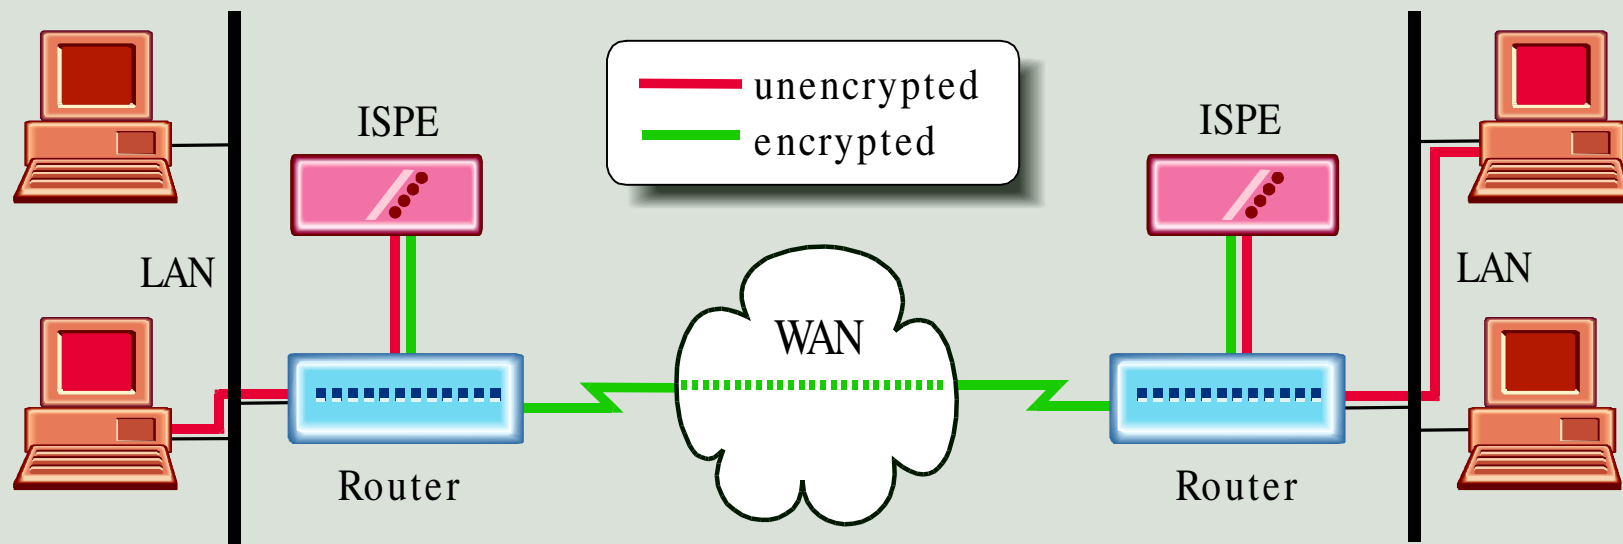

IP ENCRYPTION

The Isolation Systems Packet Encrytor works with any TCP/IP router to encrypt IP packets selectively from the LAN for secure transmission over wide-area networks. Traffic from LAN stations flows through the router into the ISPE to be encrypted and is sent back into the router for transmission over the wide area.