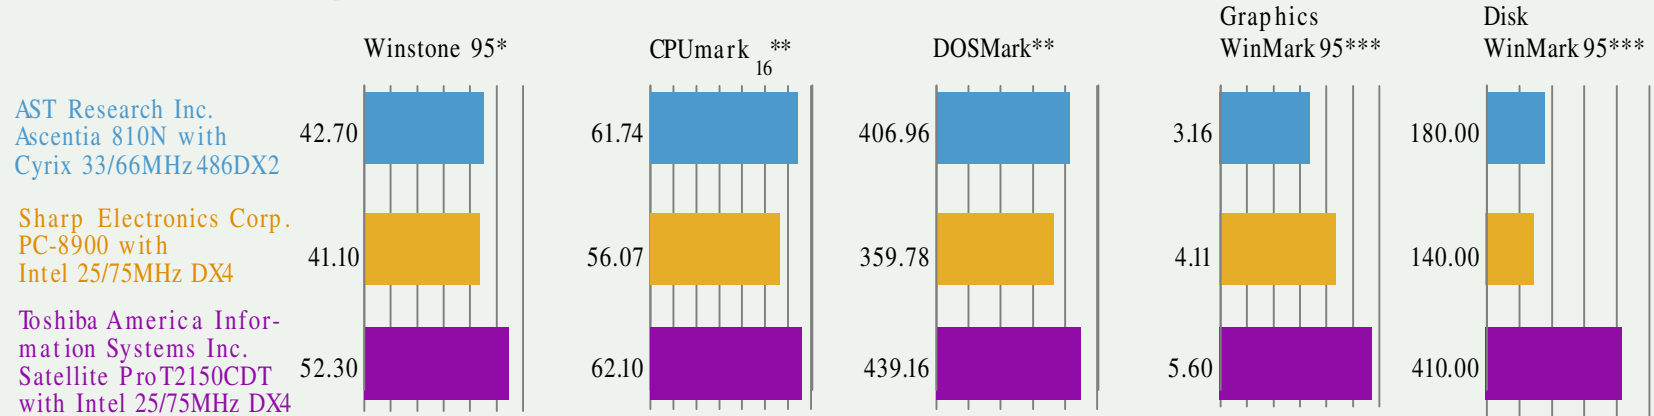

CYRIX486DX2 PROPELS ASTNOTEBOOK TO 25/75MHz DX4 LEVELS

Windows for Workgroups' 32-bit file access gives Toshiba edge in app-based, disk tests

Longer bar indicates better performance.

* Results reported using Winstone 95 1.0.

** Results reported using PC Bench 9.0.

*** Results reported using WinBench 95 1.0.