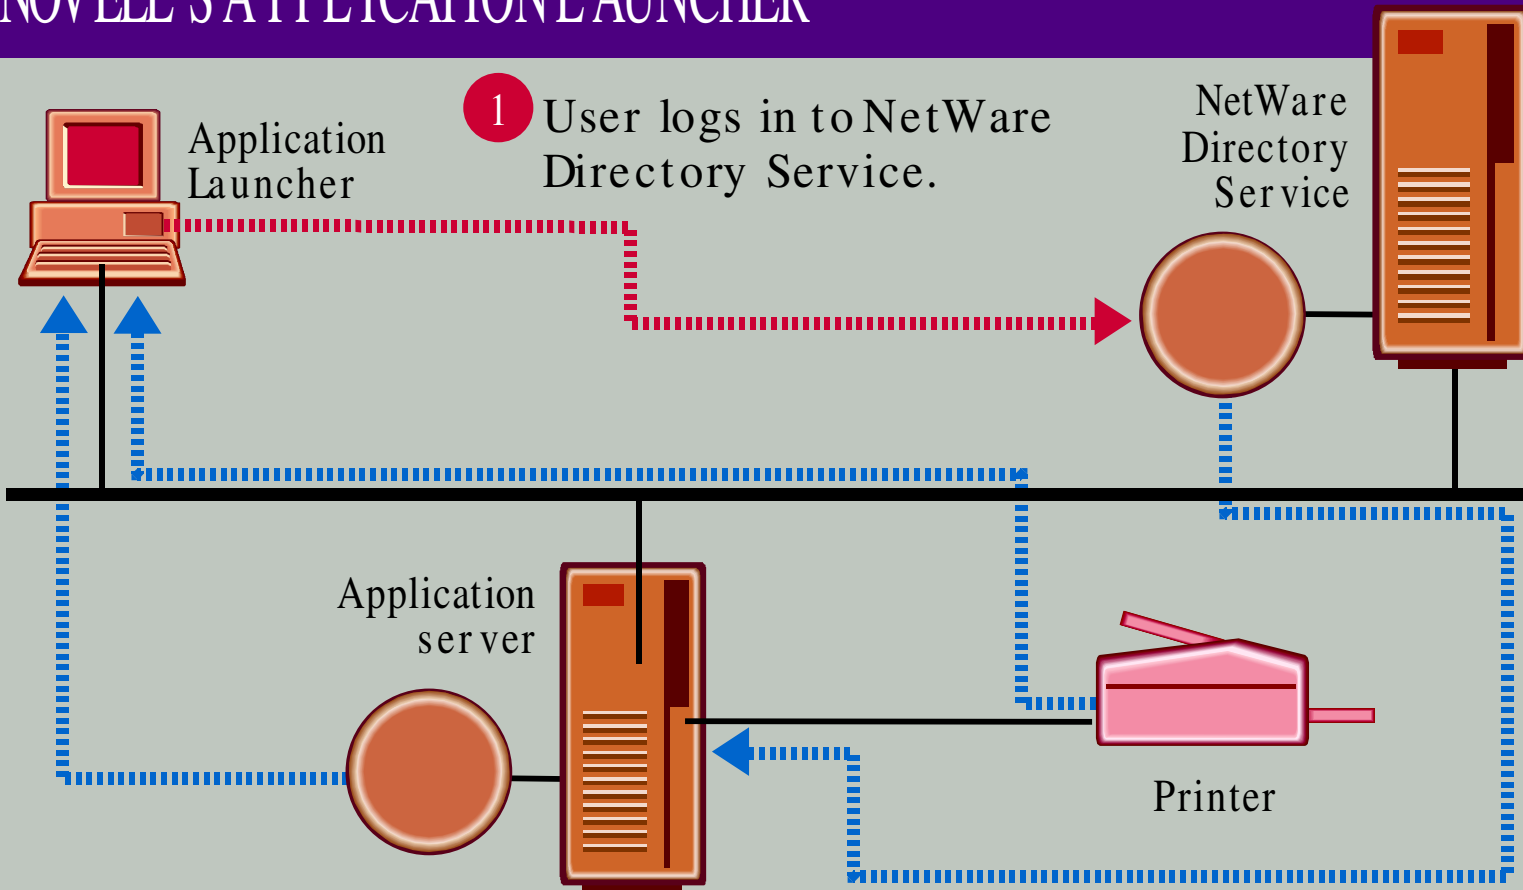

NOVELL'S APPLICATION LAUNCHER

- 2 User opens application using Novell Application Launcher. NDS transparently maps user to drive and print queue associated with the application.