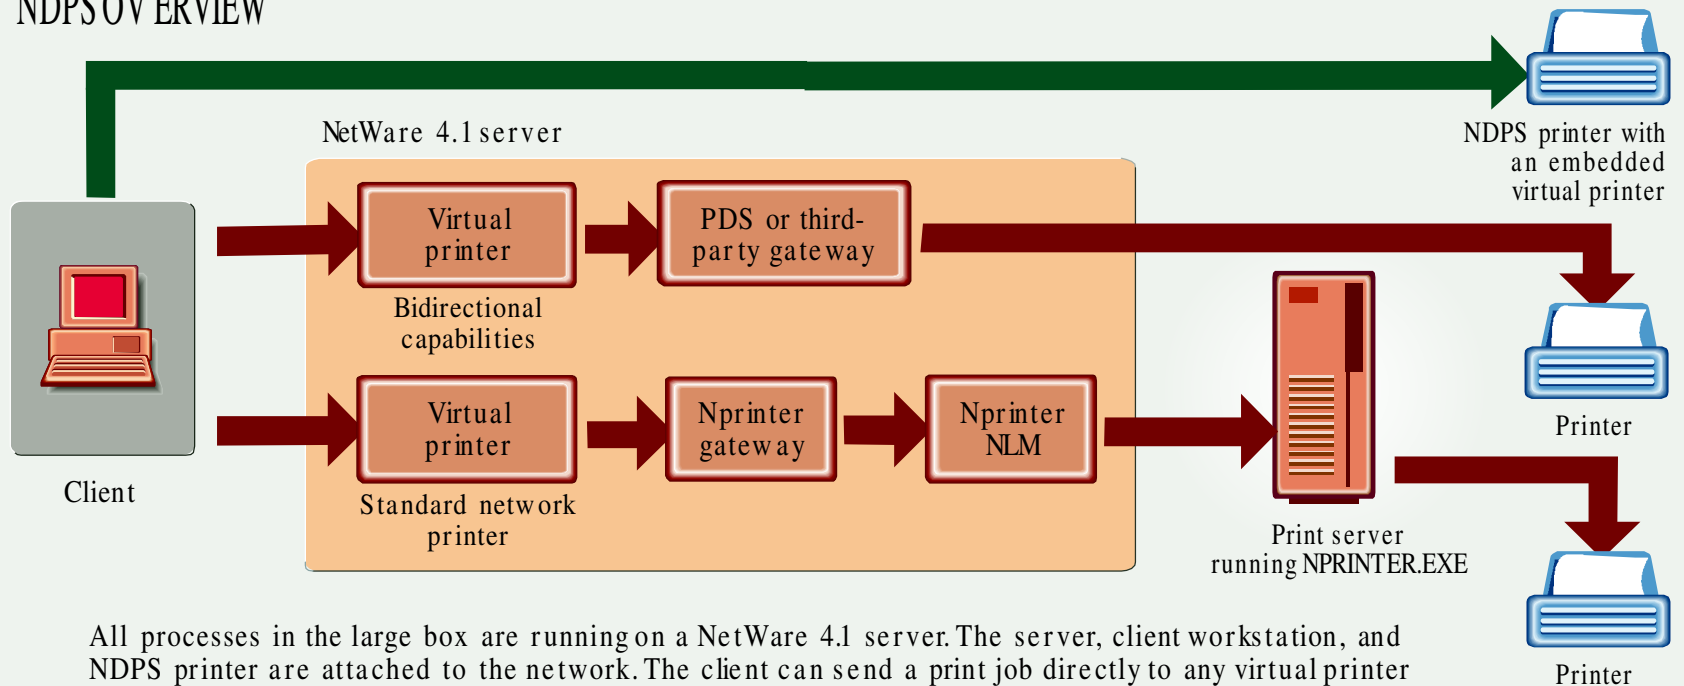

NDPS OVERVIEW

All processes in the large box are running on a NetWare 4.1 server. The server, client workstation, and NDPS printer are attached to the network. The client can send a print job directly to any virtual printer on the server or to an NDPS-aware printer. Any of the virtual printers, except for the embedded printer, can be attached to multiple physical printers.