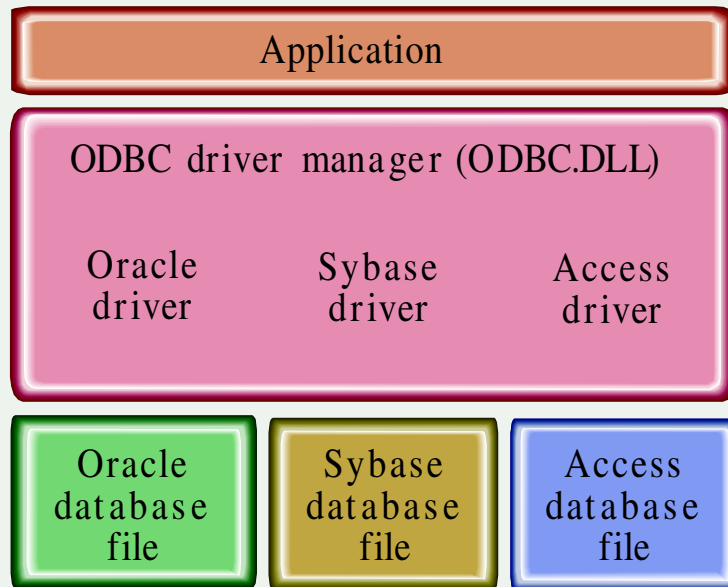

THE EVOLUTION OF ODBC

ODBC today

ODBC tomorrow

Microsoft plans to tightly integrate the ODBC 3.0 API into OLE. The ODBC driver manager, code-named Kagera, will be encapsulated into OLE objects, enabling developers to provide heterogeneous database access to their applications.