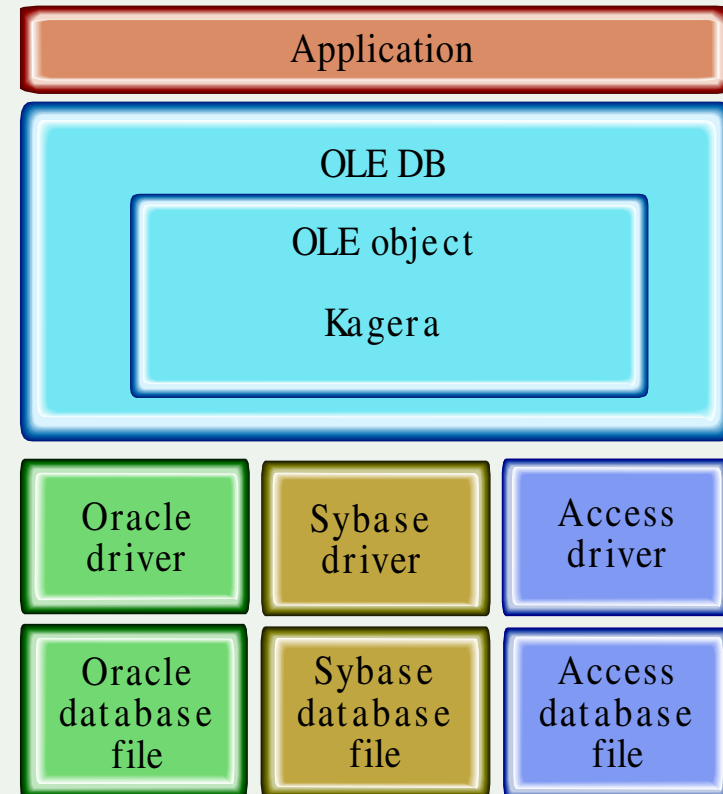

THE EVOLUTION OF ODBC

ODBC today

ODBC tomorrow

Microsoft plans to tightly integrate the ODBC 3.0 API into OLE. The ODBC driver manager, code-named Kagera, will be encapsulated into OLE objects, enabling developers to provide heterogeneous database access to their applications.