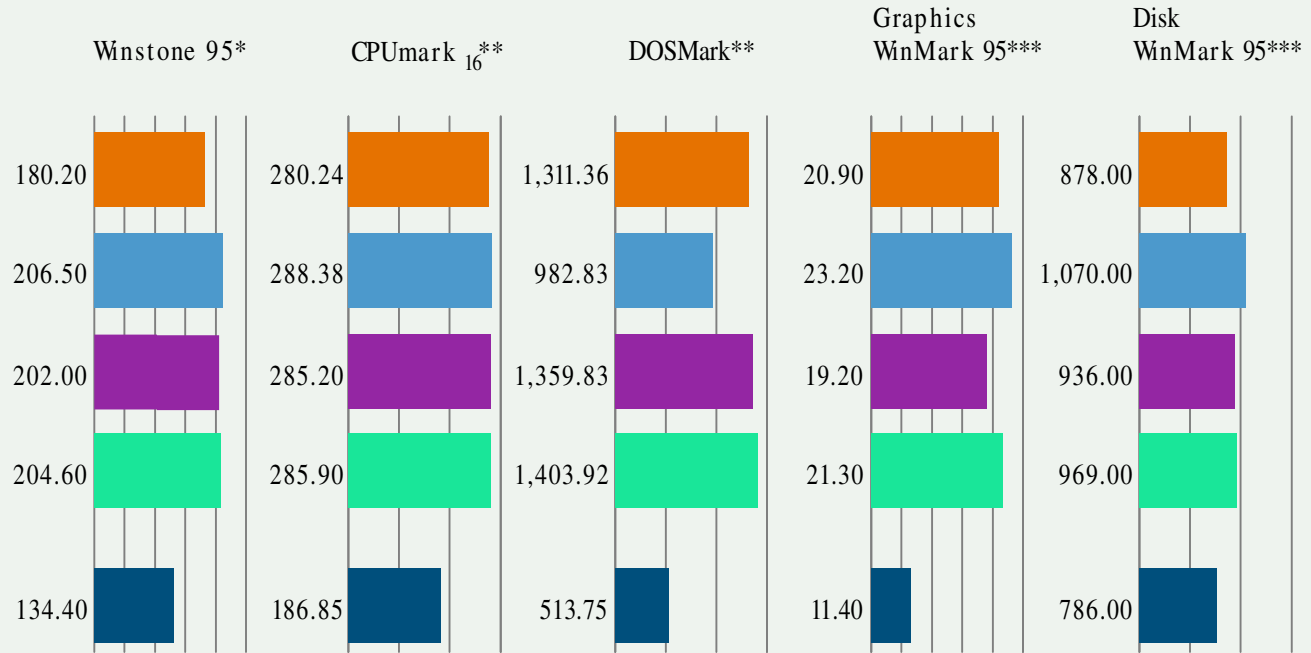

AT&T
Globalyst 730

Dell
Dimension XXS p133c

Gateway
P5-133XL

Micron
P133 Millennii

Micron
P90PCI owerStation

Longer bar indicates better performance.

* Results reported using Winstone 95 1.0.

** Results reported using PC Bench 9.0.

*** Results reported using WinBench 95 1.0.

Note: Micron 90MHz Pentium-based PowerStation serves as a baseline.