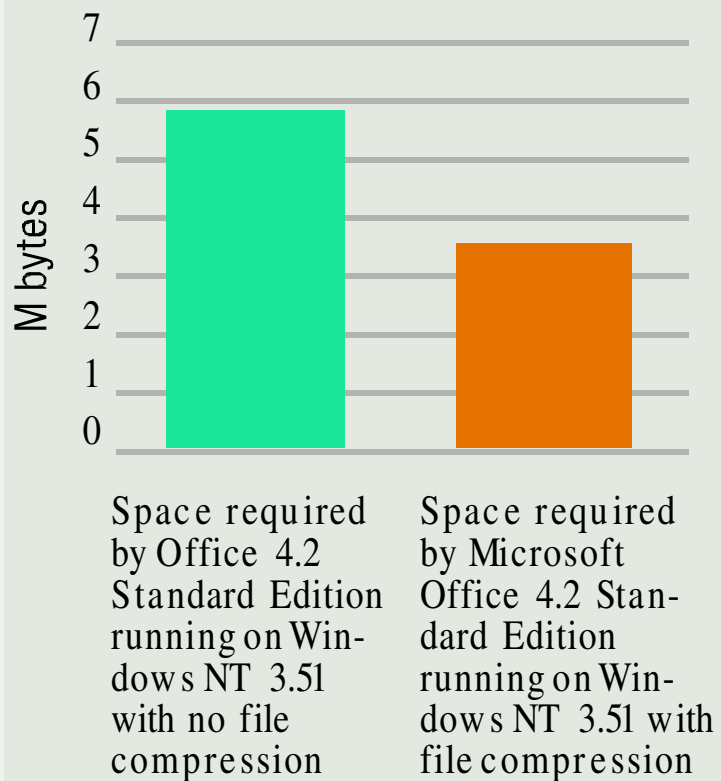

WINDOWS NT 3.51 PUTS SQUEEZE ON FILES . . .

. . . BUT COMPRESSION SLOWS PERFORMANCE

Shorter bar indicates better performance.

Tests measured in minutes:seconds.

Directory, which comprised Microsoft Office 4.2 Standard Edition files running on Windows NT 3.51, was 59M bytes uncompressed.