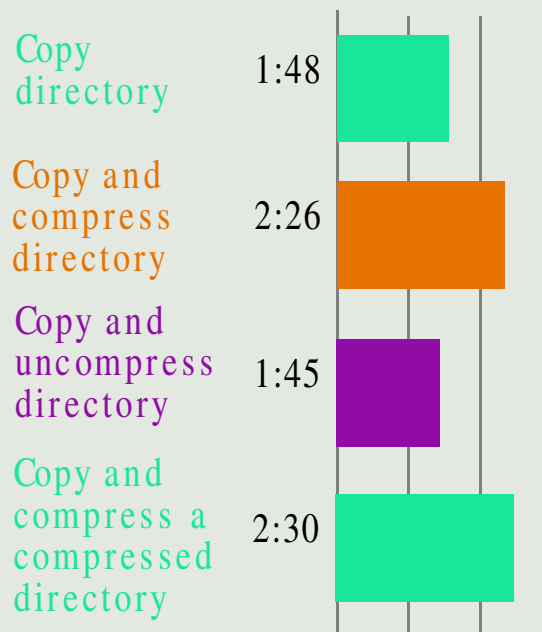

WINDOWS NT 3.51 PUTS SQUEEZE ON FILES . . .

. . . BUT COMPRESSION SLOWS PERFORMANCE

Shorter bar indicates better performance.

Tests measured in minutes:seconds.

Directory, which comprised Microsoft Office 4.2 Standard Edition files running on Windows NT 3.51, was 59M bytes uncompressed.