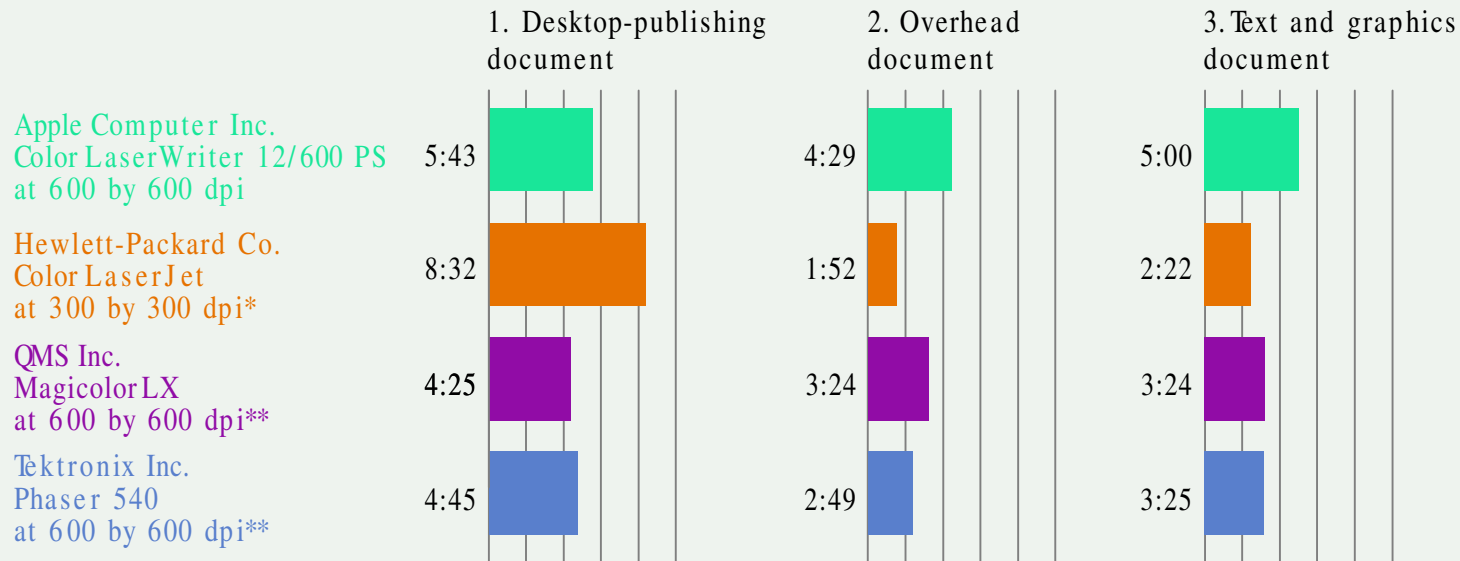

APPLE COLOR LASERWRITER 12/600 PS TRAILS RIVALS

Slower engine speed, processor impede performance

Tests measured in minutes: seconds. Shorter bar indicates better performance.

1. A complex three-page document consisting of four-column text in multiple fonts and point sizes, a reversed text box, two shaded sidebars, two fever charts, and a photograph with captions.
2. Three slide foils containing shaded backgrounds, clip-art graphics, a flow chart, and bulleted text.
3. A one-page illustration containing shaded graphics and text.

*HP Color LaserJet printer used as a baseline.

**Reviewed in April 10 issue.