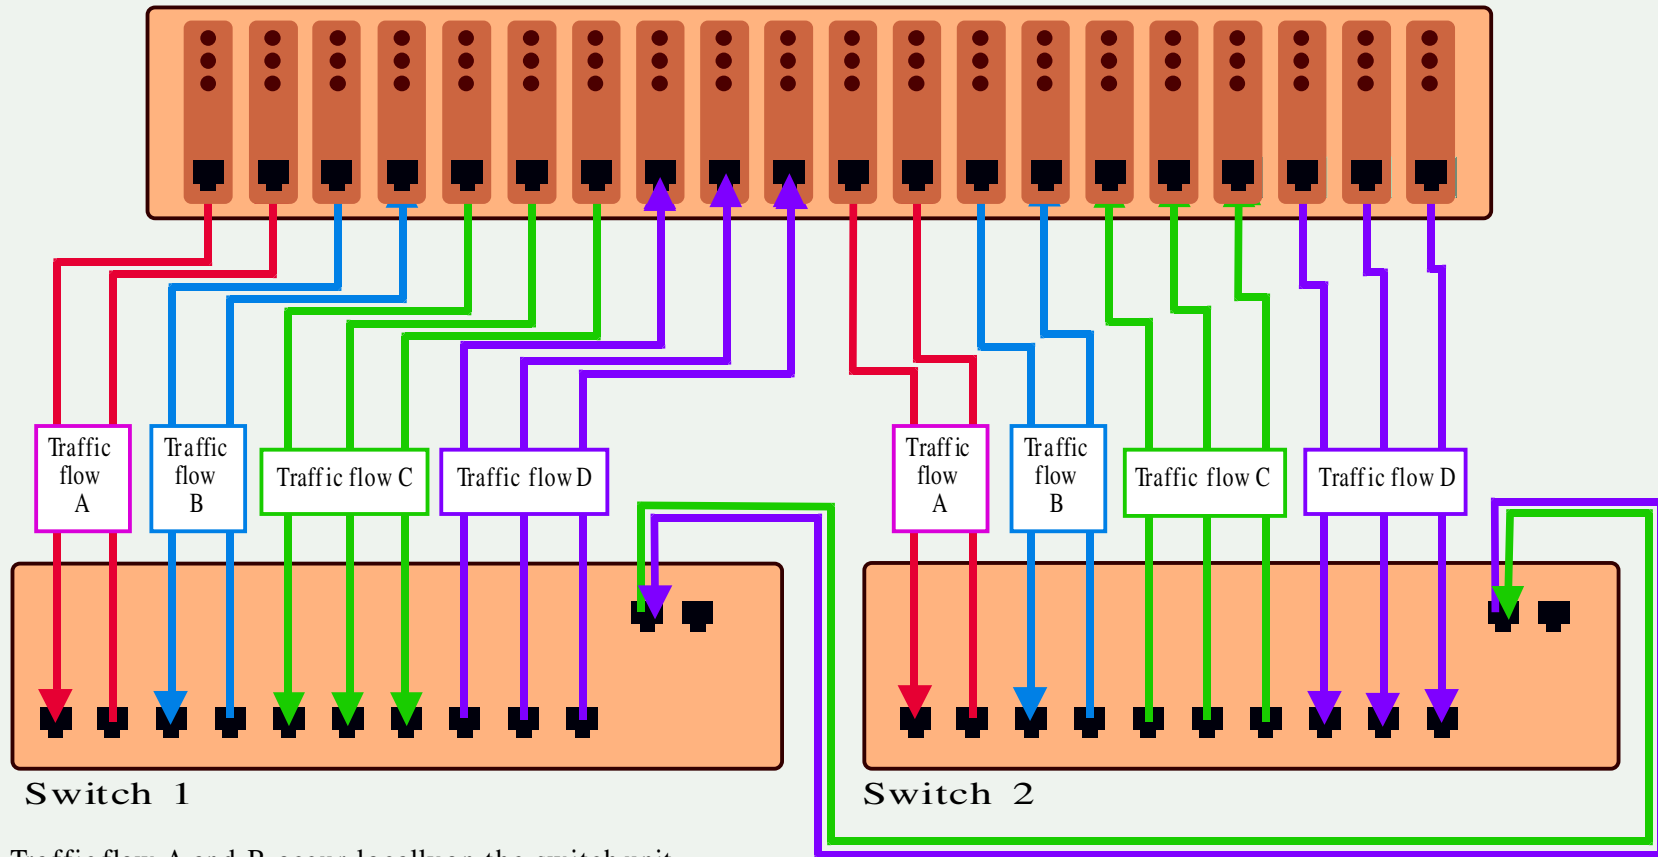

THEORETICAL NETWORK TESTBED

Netcom Systems' SmartBits SMB-1000

Switch 1

Switch 2

100Base TX uplink (full duplex)

Traffic flow A and B occur locally on the switch unit.
Traffic flow C and D occur over the 100M-bps uplink.