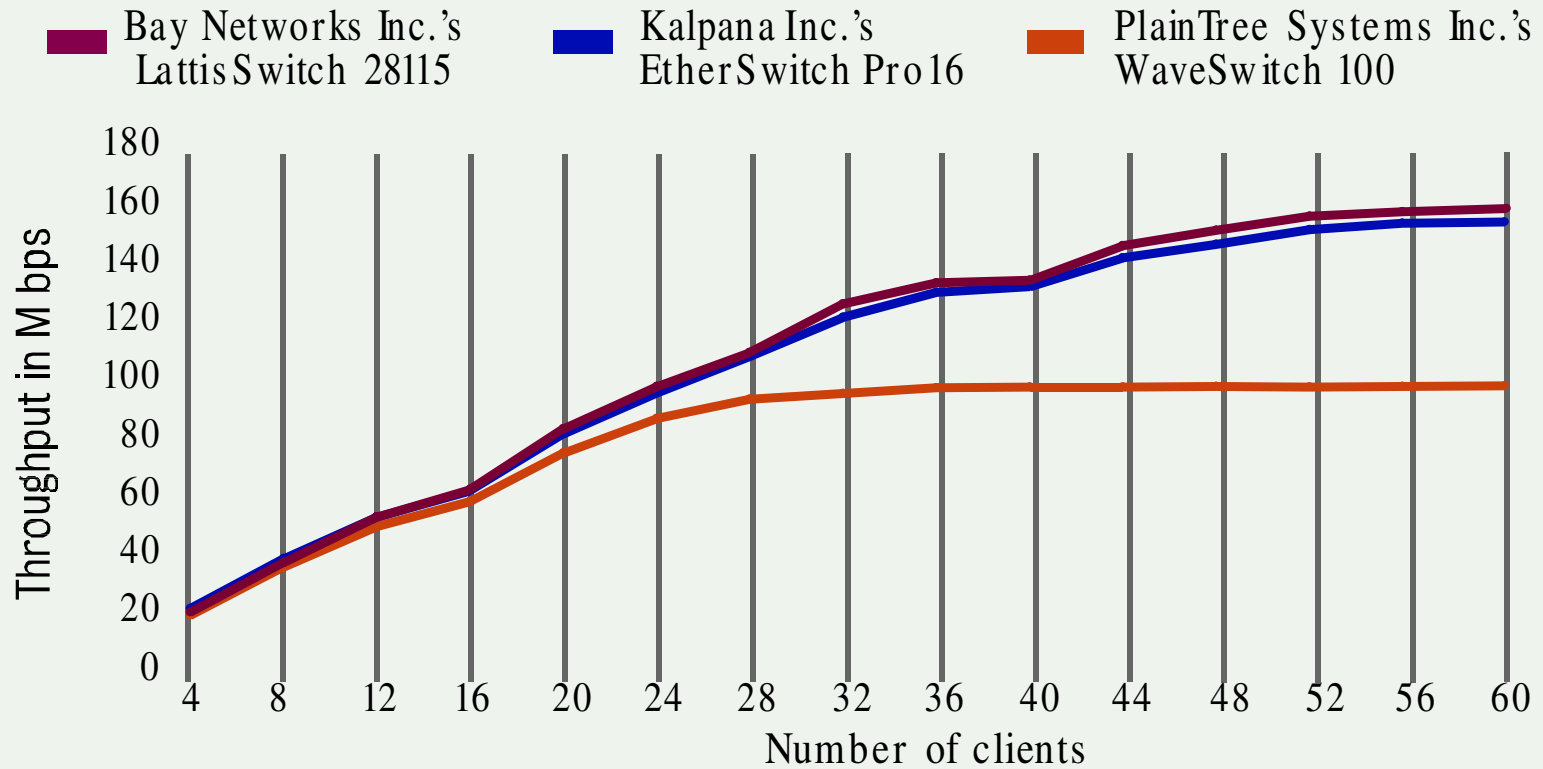

SWITCH PERFORMANCE LIMITED ONLY BY BACKPLANE BANDWIDTH

To mimic a real-world network, we configured a 60-node Novell Inc. NetWare 3.12 network implementing IPX/SPX protocols and used the I/O throughput test section of Ziff-Davis Benchmark Operation's NetBench 3.01 to generate traffic and measure the results.