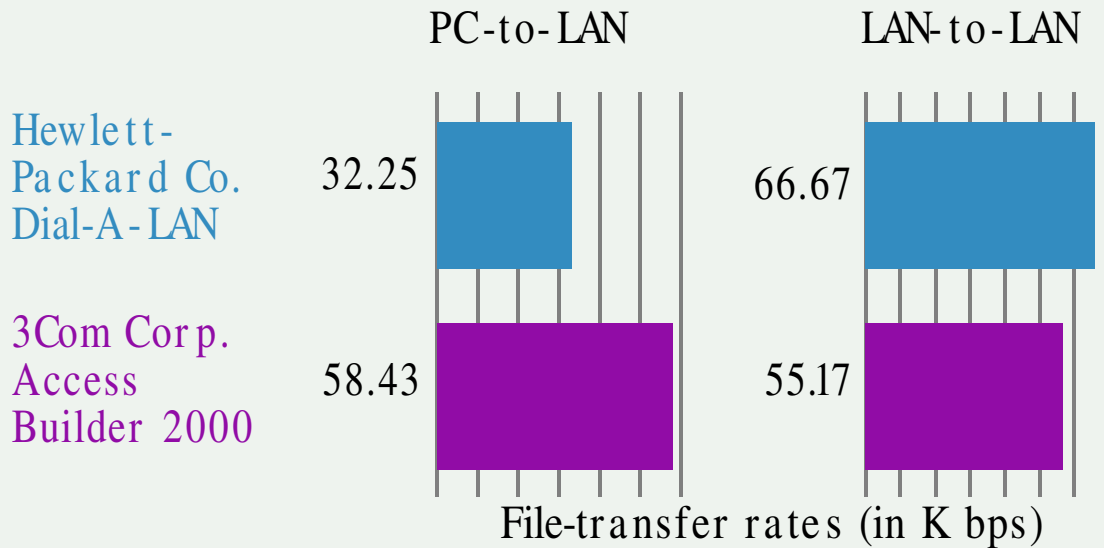

# DIAL-A-LAN EXCELS AT LAN-TO-LAN TRANSFERS

To test the Dial-A-LAN's LAN-to-LAN file-transfer performance, we used XCOPY to transfer a suite of six text and graphics files totaling 2.6M bytes between two Ethernet LANs. For the PC-to-LAN tests, we transferred the same file suite from the server to our local workstation hard drive.