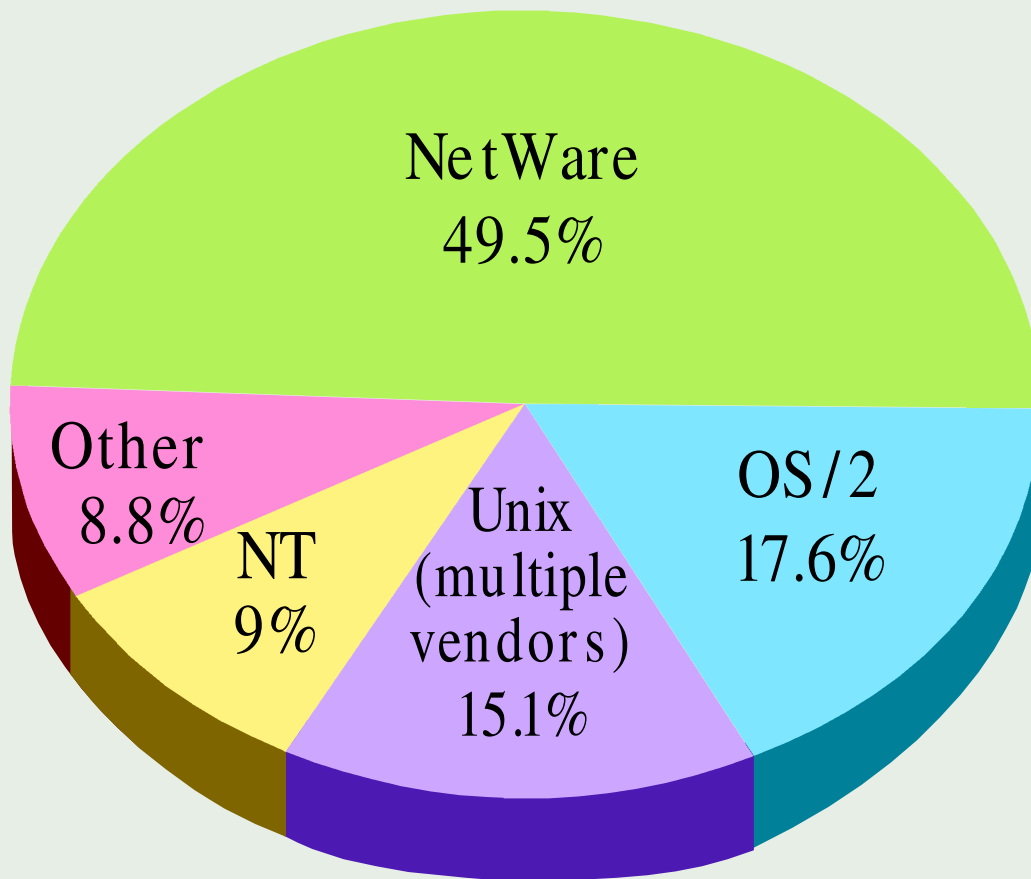

WORLDWIDE SERVER OPERATING SYSTEM SHIPMENTS

(1994/total base is 1,287,800 licenses)

Source: International Data Corp.