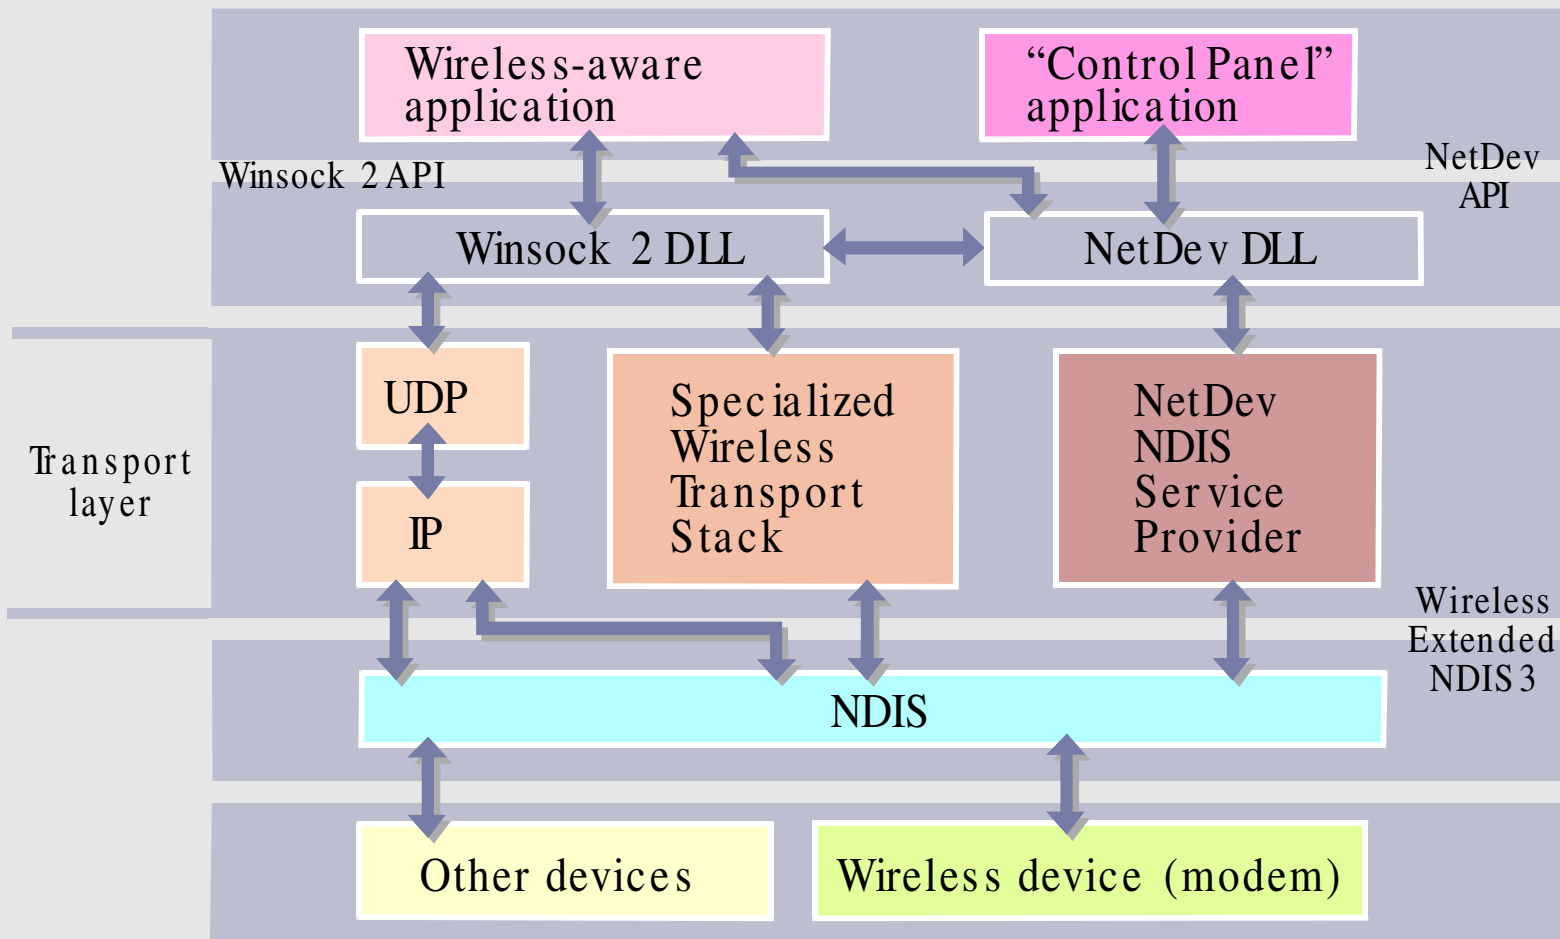

ENABLING APPLICATIONS FOR WIRELESS

Applications use either Winsock 2 or NetDev DLLs to access a wireless extension of NDIS, which in turn provides the interface to wireless modems or other devices.