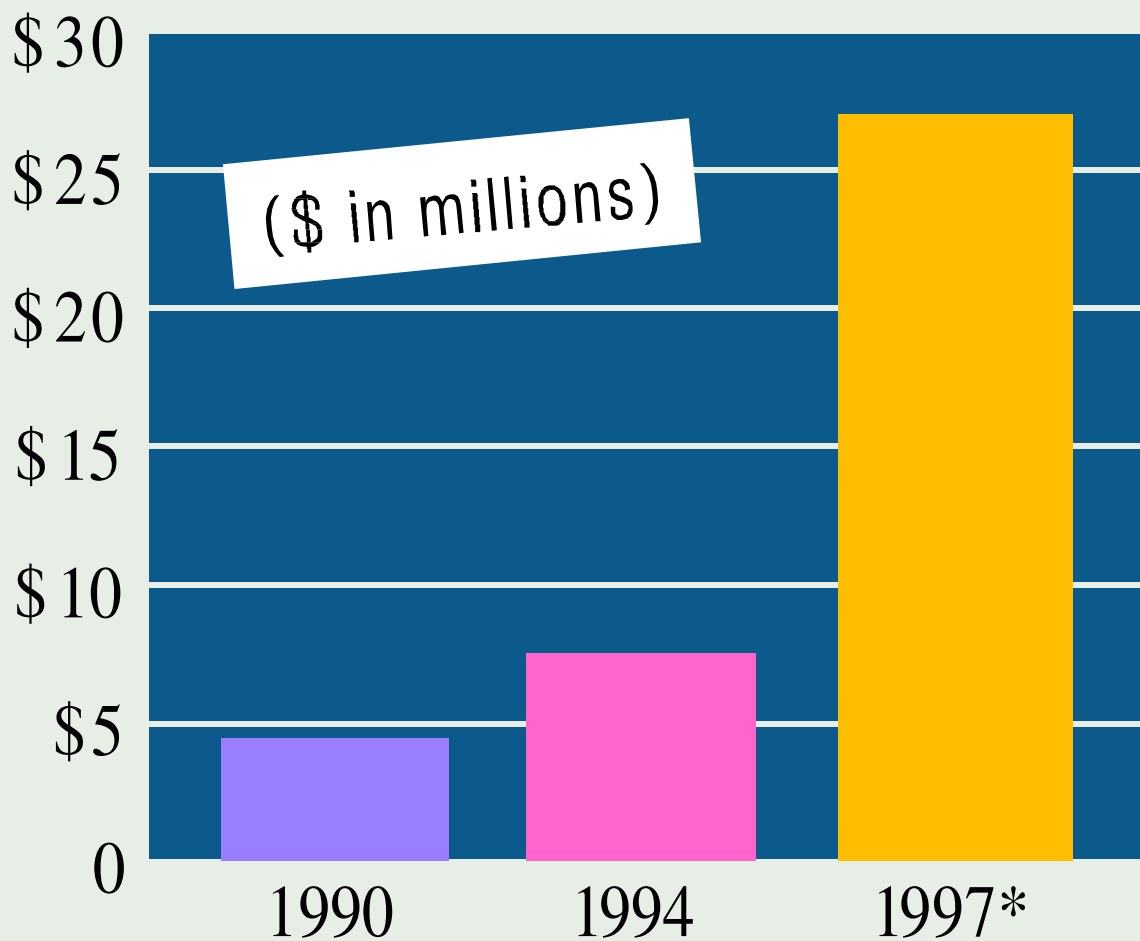

THE HIGH COST OF DOWNTIME

For Fortune 500 companies,
the average cost of server
crashes

Source: Infonetics

*projected