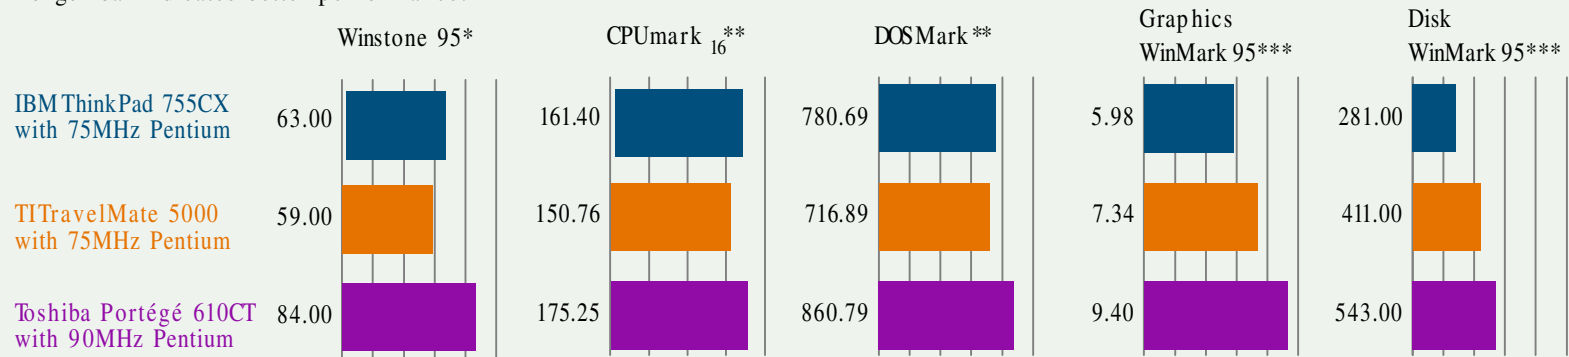

TOSHIBA'S PORTÉGÉ PACES PENTIUM NOTEBOOKS

75MHz IBM and TI notebooks turn in DX4-level performance

Longer bar indicates better performance.

* Results reported using Winstone 95 1.0.

** Results reported using PC Bench 9.0.

*** Results reported using WinBench 95 1.0.