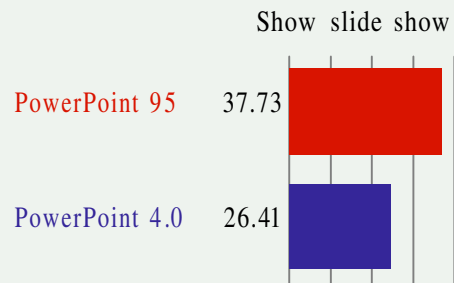

Sort test measures the time it took to sort 1,000 records in Excel.

Recalculation test measures the time it took to recalculate a 130,000-cell spreadsheet.

Open test measures the time it took to open a 4.2M-byte Excel spreadsheet.

WORD 95 SLUGGISH COMPARED WITH VERSION 6.0

Copy test measures the time it took to open a 300K-byte Word file.

Spell-check test measures the time it took to spell-check a 500-page Word document.

OLDER BUT FASTER POWERPOINT BESTS WINDOWS 95 VERSION