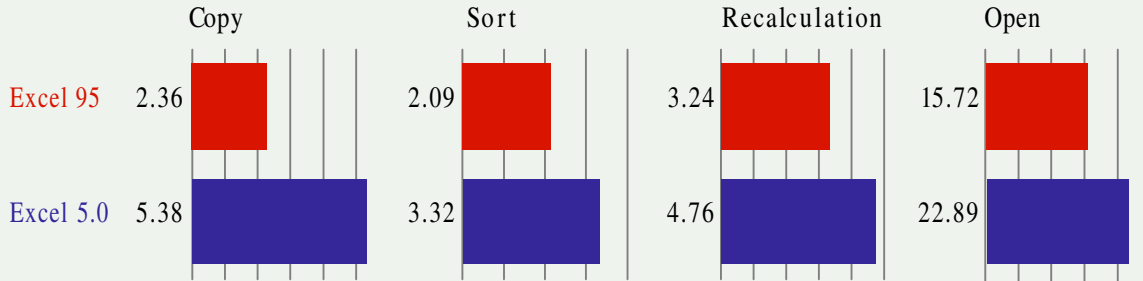

OFFICE 95 APPS TURN IN VARIED PERFORMANCE

All tests measured in seconds. Shorter bar indicates better performance.

EXCEL 95 OUTPACES VERSION 5.0

Copy test measures the time it took to drag and drop selected cells from Excel to Word.

Sort test measures the time it took to sort 1,000 records in Excel.

Recalculation test measures the time it took to recalculate a 130,000-cell spreadsheet.

Open test measures the time it took to open a 4.2M-byte Excel spreadsheet.

WORD 95 SLUGGISH COMPARED WITH VERSION 6.0

Copy test measures the time it took to open a 300K-byte Word file.

Spell-check test measures the time it took to spell-check a 500-page Word document.

OLDER BUT FASTER POWERPOINT BESTS WINDOWS 95 VERSION