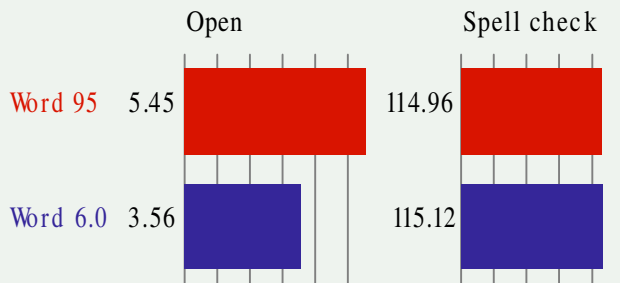

OFFICE 95 APPS TURN IN VARIED PERFORMANCE

All tests measured in seconds. Shorter bar indicates better performance.

EXCEL 95 OUTPACES VERSION 5.0

Copy test measures the time it took to drag and drop selected cells from Excel to Word.

Sort test measures the time it took to sort 1,000 records in Excel.

Recalculation test measures the time it took to recalculate a 130,000-cell spreadsheet.

Open test measures the time it took to open a 4.2M-byte Excel spreadsheet.

WORD 95 SLUGGISH COMPARED WITH VERSION 6.0

Copy test measures the time it took to open a 300K-byte Word file.

Spell-check test measures the time it took to spell-check a 500-page Word document.

OLDER BUT FASTER POWERPOINT BESTS WINDOWS 95 VERSION

Test measures the time it took to run a 12-slide PowerPoint presentation.