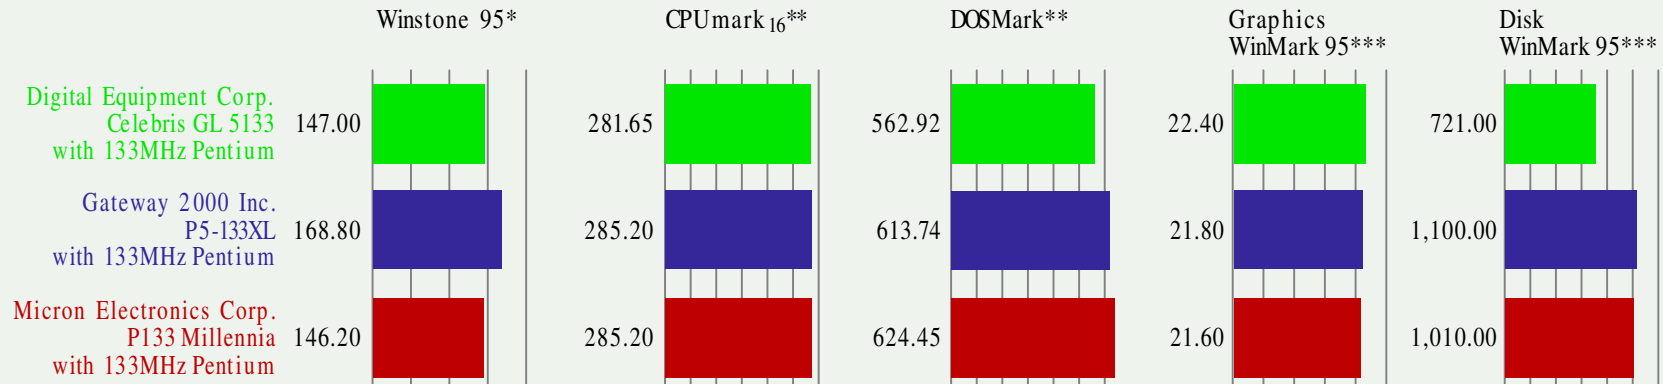

DEC KEEPS PACE WITH 133MHz PENTIUM COMPETITORS

Gateway gains edge with larger 512K-byte cache; slower disk hampers DEC performance
 Longer bar indicates better performance.

* Results reported using Winstone 95 Version 1.0.

** Results reported using PC Bench 9.0.

*** Results reported using WinBench 95 Version 1.0.