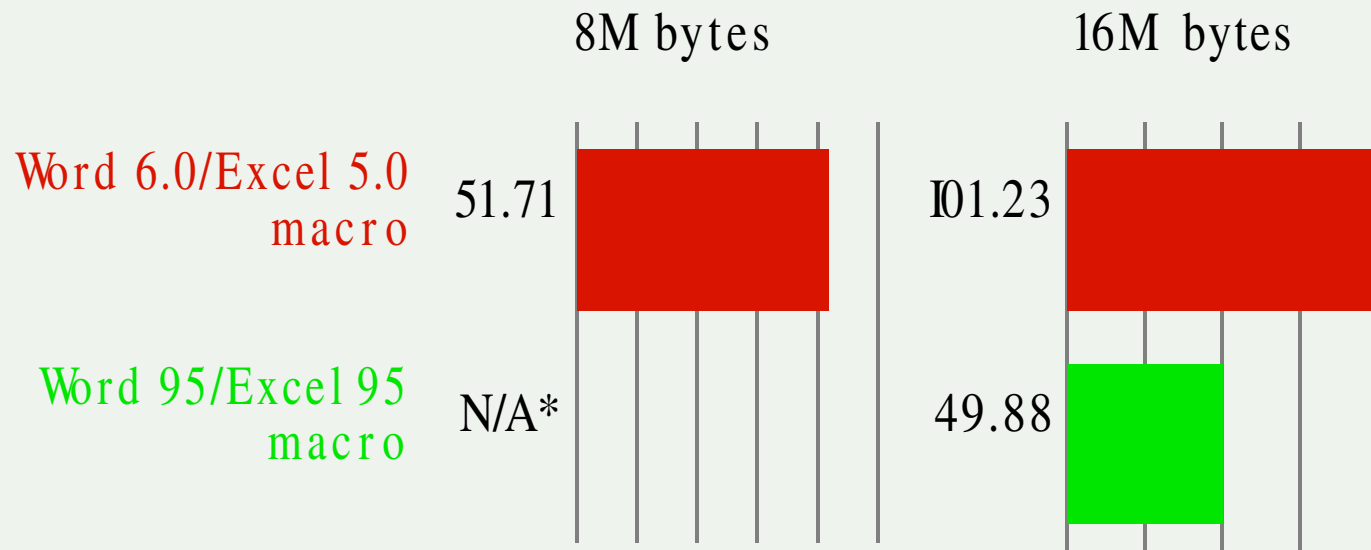

OFFICE 95 APPS FARE POORLY IN MACRO TEST

Word 95, Excel 95 slow
in 16M bytes RAM, won't run at all in 8M

Tests measured in iterations per hour.
Longer bar indicates better performance.

* Test timed out at this configuration.