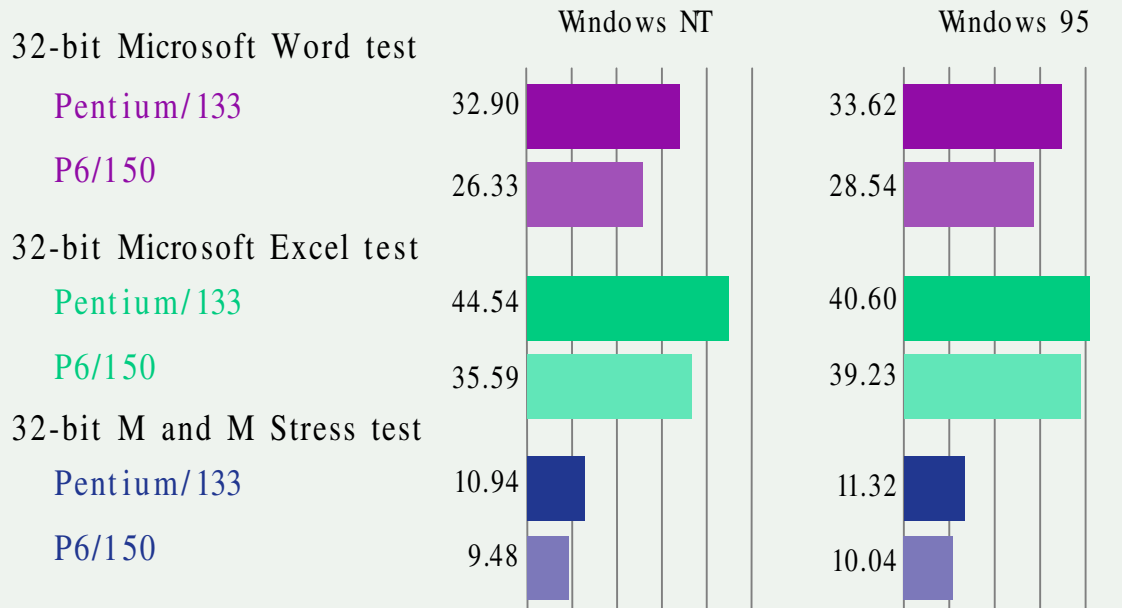

P6 BENEFITS REQUIRE 32-BIT APPLICATIONS AND 32-BIT OPERATING SYSTEMS

Test results measured in seconds and are the average of three test runs. Shorter bar indicates better performance.

Tests run with 32M bytes of RAM, Adaptec 2940W PCI SCSI adapter, Seagate Barracuda SCSI hard disk (32-bit SCSI drivers loaded when possible), and Diamond Stealth Pro 64 PCI graphics card with 2M bytes of VRAM.

Tests conducted at 1,024-by-768 resolution with 256 colors.

Application tests developed by PC Magazine Labs. The Word and Excel tests were custom macro-driven scripts that performed tasks similar to Winstone 95 1.0. The Math and Memory result is the time required to recalculate a very large Excel worksheet.