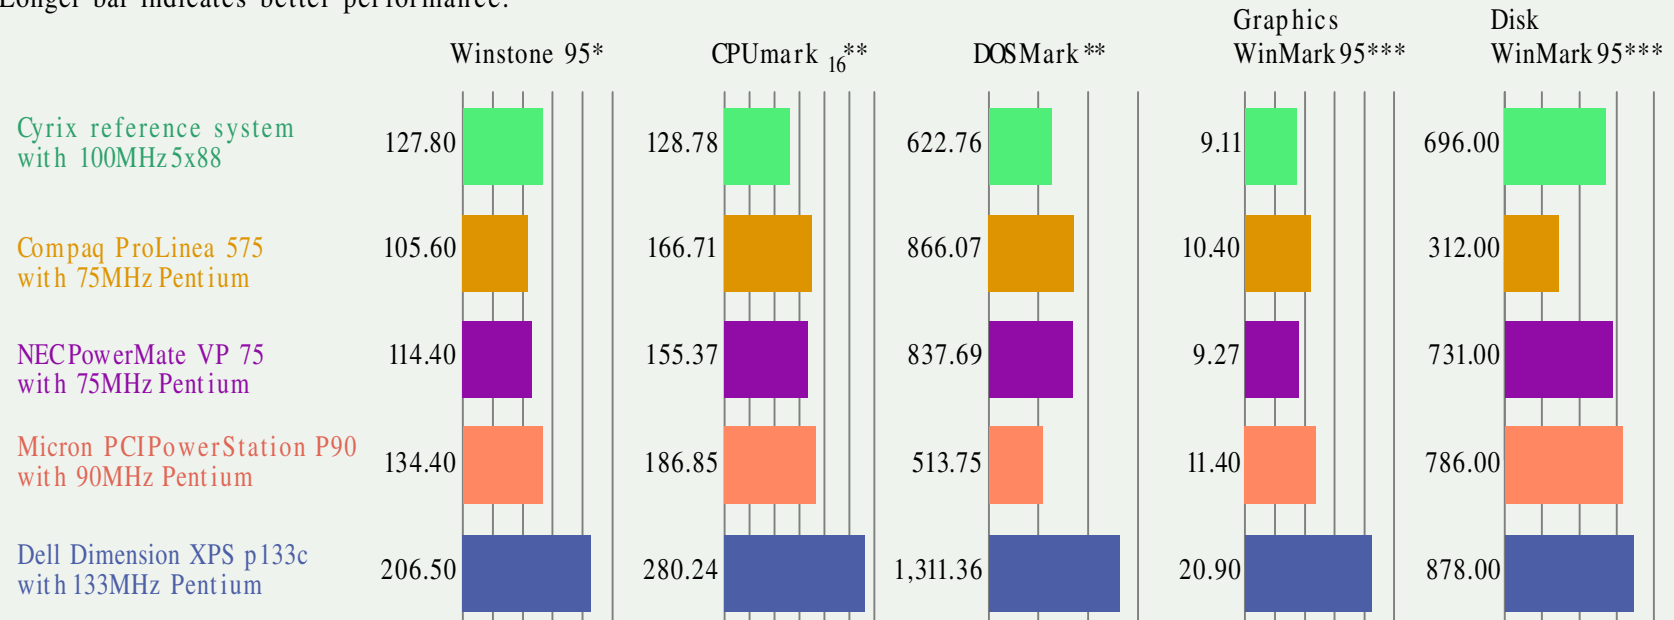

WHERE THE NEW CYRIX 5x86 CHIP FITS IN

100MHz Cyrix CPU outdoes 75MHz Pentium, falls short of 90MHz Pentium in application-based tests

Longer bar indicates better performance.

* Results reported using Winstone 95 1.0.

** Results reported using PC Bench 9.0.

*** Results reported using WinBench 95 1.0.