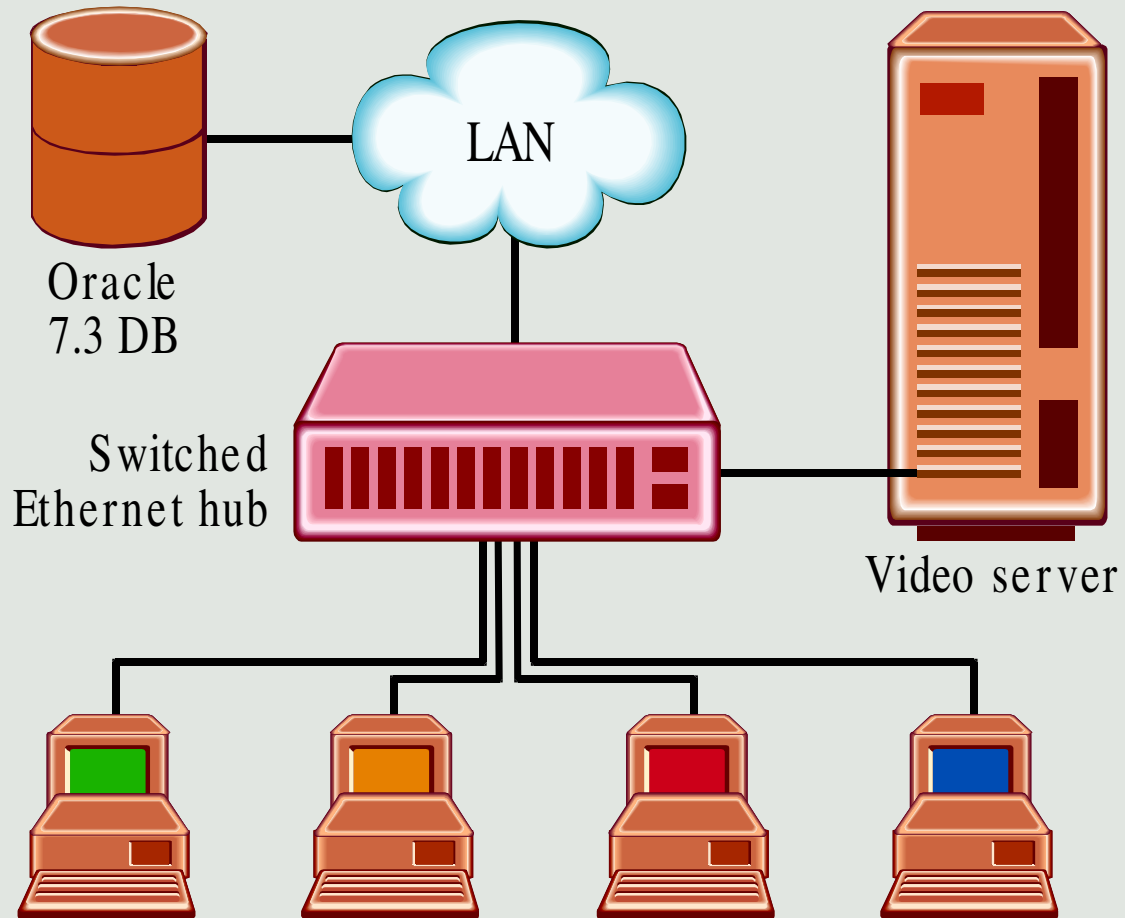

ORACLE'S VIDEO ARCHITECTURE

Oracle's video server relies on a switched Ethernet hub to distribute video data to LAN clients.