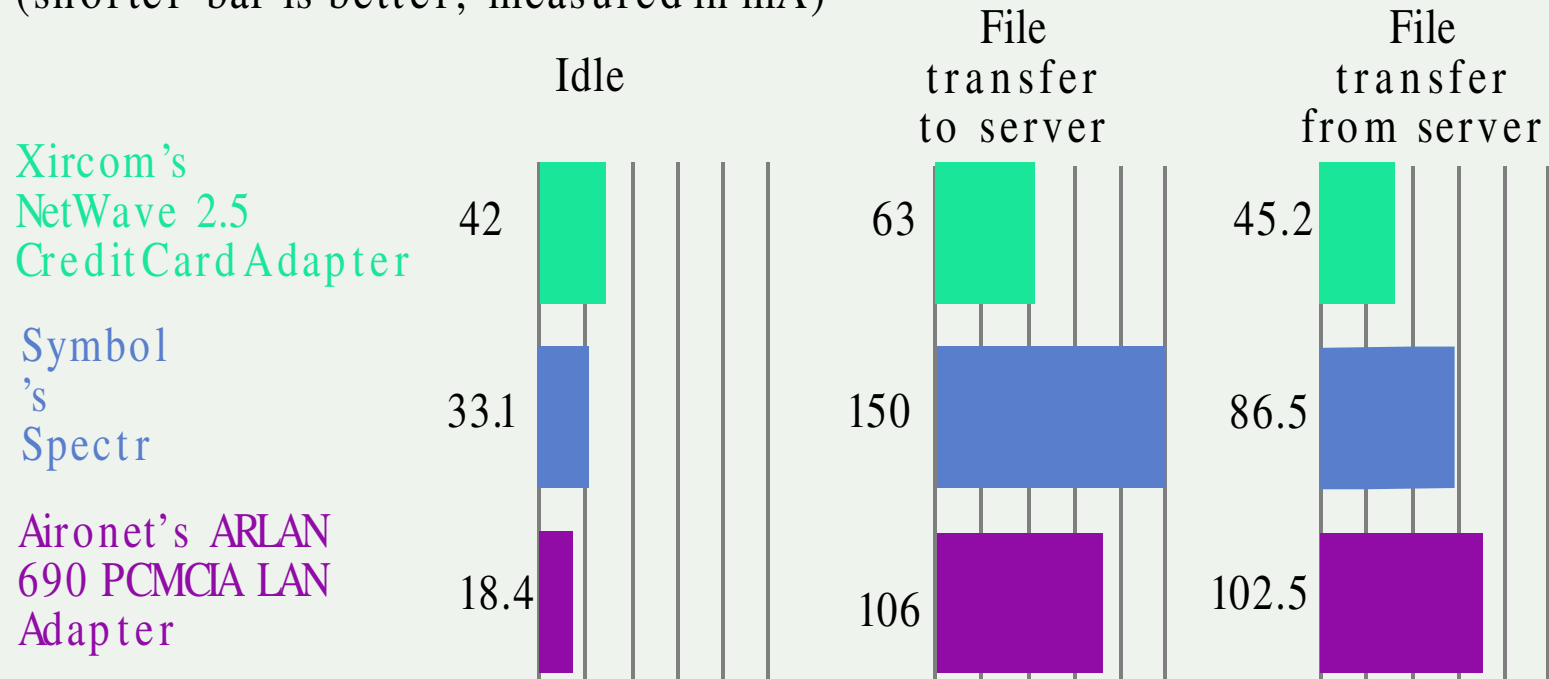

SPECTRUM24 HAS BIGGER POWER DRAIN

PC Card Battery Consumption
(shorter bar is better; measured in mA)

See Test Methodology
on Page N17.