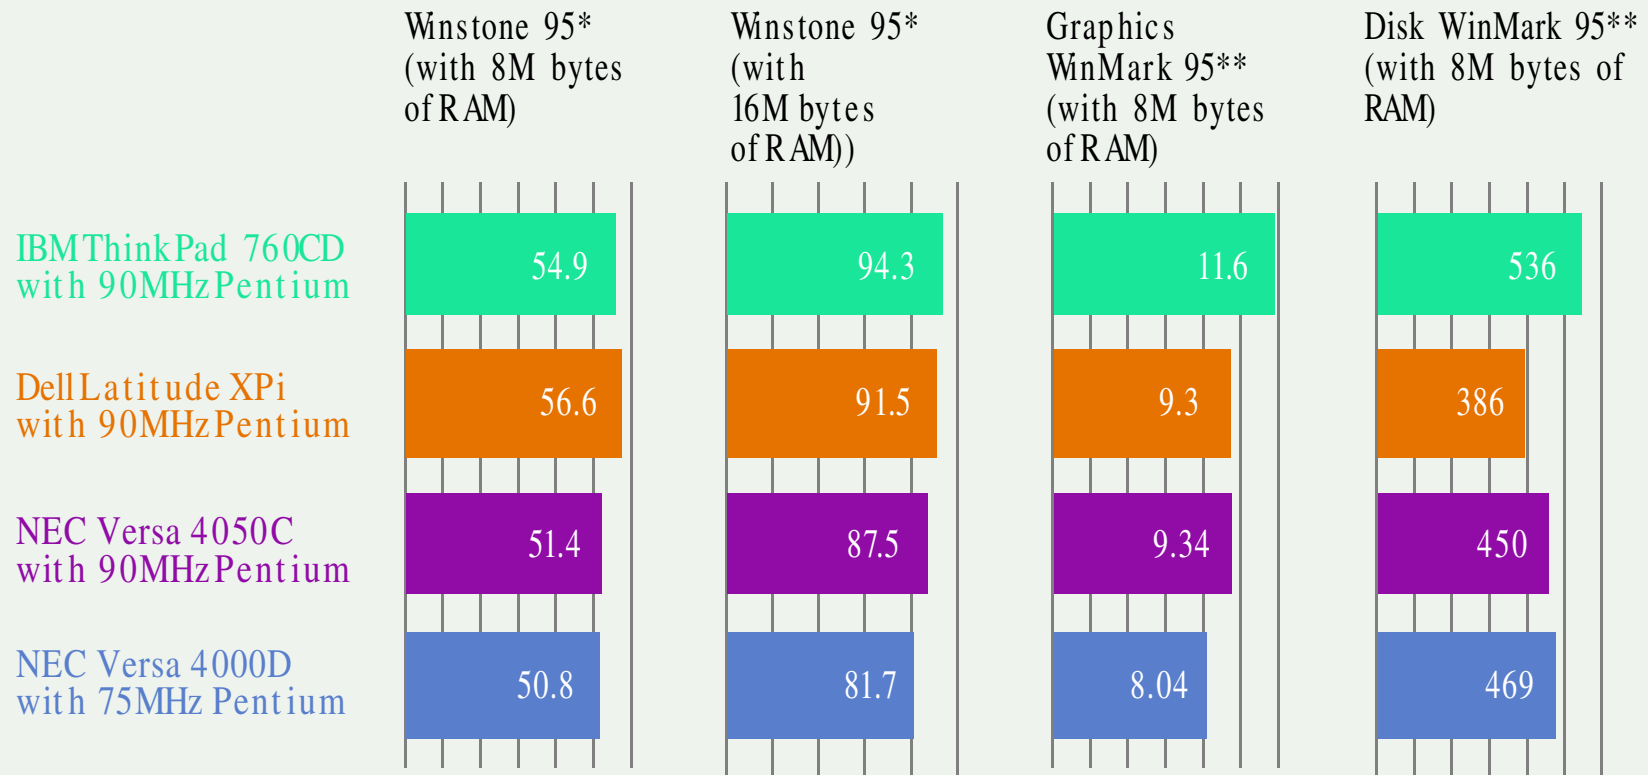

FULL-FEATURED IBM THINKPAD 760CD KEEPS PACE WITH 90MHZ PENTIUM RIVALS

Faster disk and graphics subsystems provide edge
 Longer bar indicates better performance.

* Results reported using Winstone 95 Version 1.0

** Results reported using WinBench 95 Version 1.0