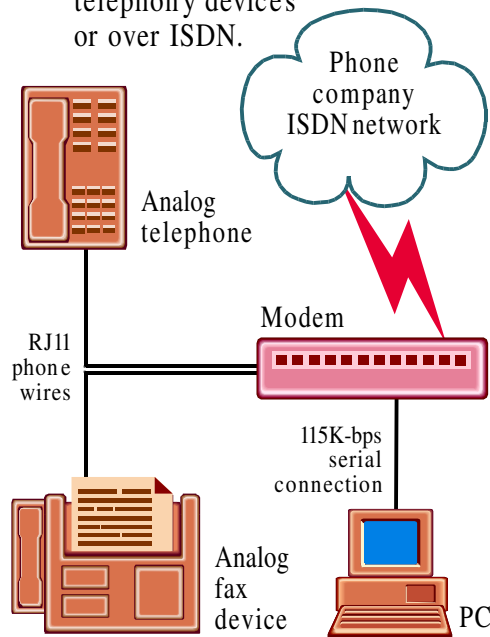

ISDN SERVICE MEDIA ACCESS DEVICES

Inexpensive routers and a new class of modem widen options for high-speed ISDN telecommuting.

ISDN modems

- ▶ Work with serial ports.
- ▶ Support traditional analog modem AT commands.
- ▶ Can have built-in analog fax/modem capabilities.
- ▶ Active ports for analog fax telephony devices or over ISDN.

Traditional TAs (ISDN Terminal Adapters)

- ▶ Internal PC device can run at full 128K-bps ISDN speeds.
- ▶ Uses NDIS/ODI network drivers, such as LAN cards.
- ▶ Active ports for analog fax or telephony devices over ISDN.

ISDN routers

- ▶ Requires network card in PC.
- ▶ No special configuration of PC necessary.
- ▶ Can run at full 128K-bps ISDN speeds.
- ▶ Can have ports for analog fax or telephony devices over ISDN.