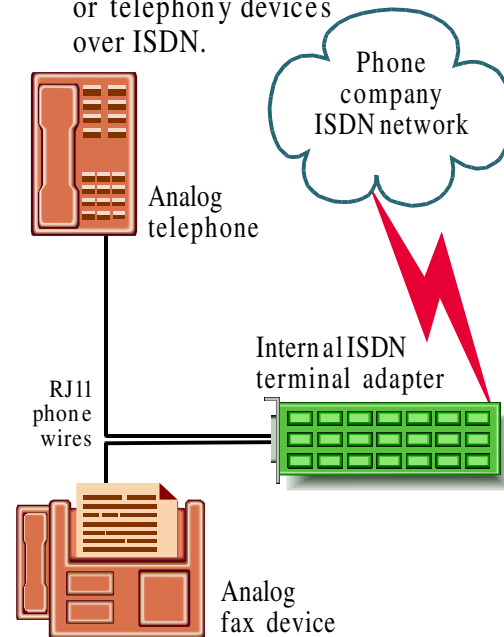

ISDN SERVICE MEDIA ACCESS DEVICES

Inexpensive routers and a new class of modem widen options for high-speed ISDN telecommuting.

ISDN modems

- ▶ Work with serial ports.
- ▶ Support traditional analog modem AT commands.
- ▶ Can have built-in analog fax/modem capabilities.
- ▶ Active ports for analog fax telephony devices or over ISDN.

Traditional TAs (ISDN Terminal Adapters)

- ▶ Internal PC device can run at full 128K-bps ISDN speeds.
- ▶ Uses NDIS/ODI network drivers, such as LAN cards.
- ▶ Active ports for analog fax or telephony devices over ISDN.

ISDN routers

- ▶ Requires network card in PC.
- ▶ No special configuration of PC necessary.
- ▶ Can run at full 128K-bps ISDN speeds.
- ▶ Can have ports for analog fax or telephony devices over ISDN.