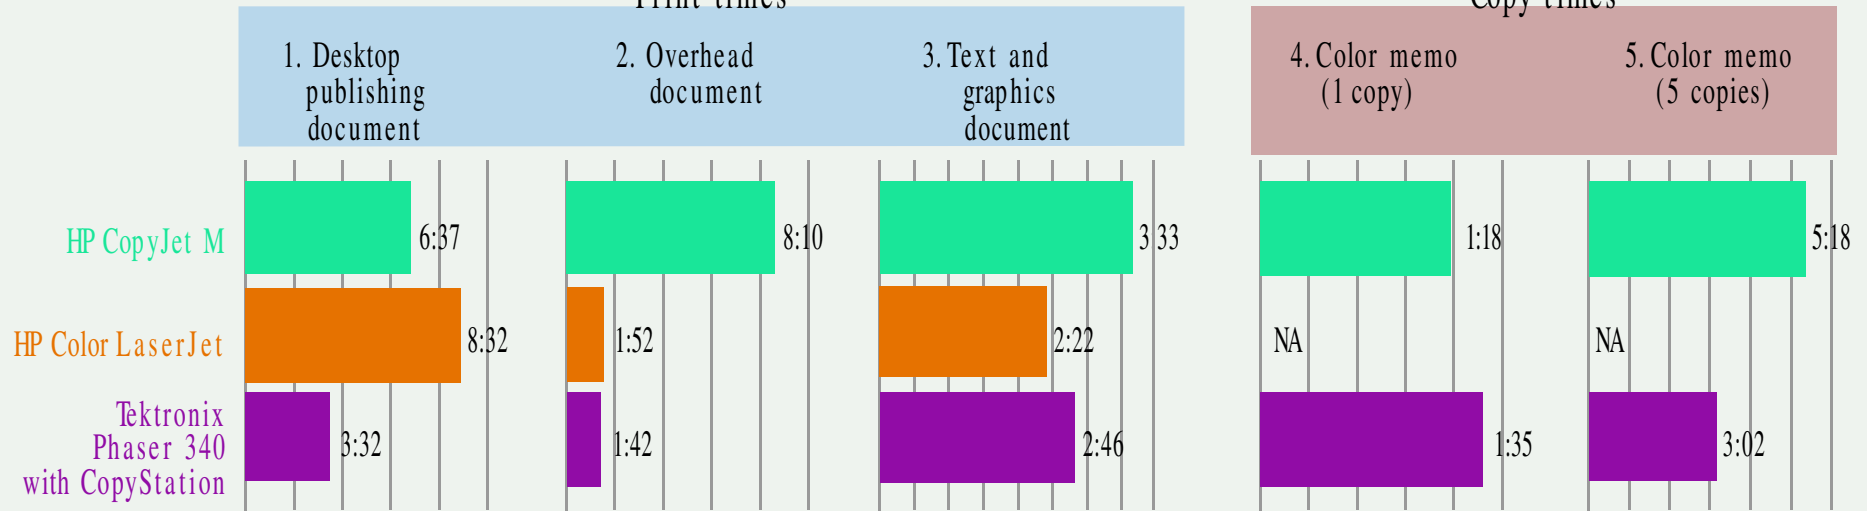

INK-JET ENGINE LIMITS COPYJET M'S PRINT SPEED

Laser, solid-wax printers faster in most cases; CopyJet M slightly quicker making one copy
 Measured in minutes:seconds. Shorter bar indicates better performance.

Print times

Copy times

1. Time required to print a complex three-page document consisting of four-column text in multiple fonts and point sizes, a reversed text box, two shaded sidebars, two fever charts, a photograph, and captions.

2. Time required to print three slide foils containing shaded backgrounds, clip-art graphics, a flowchart, and bulleted text.

3. Time required to print a one-page document containing shaded graphics and text.

4. Time required to make one copy of a one-page memo with monochrome and colored text.

5. Time required to make five copies of a one-page memo with monochrome and colored text.