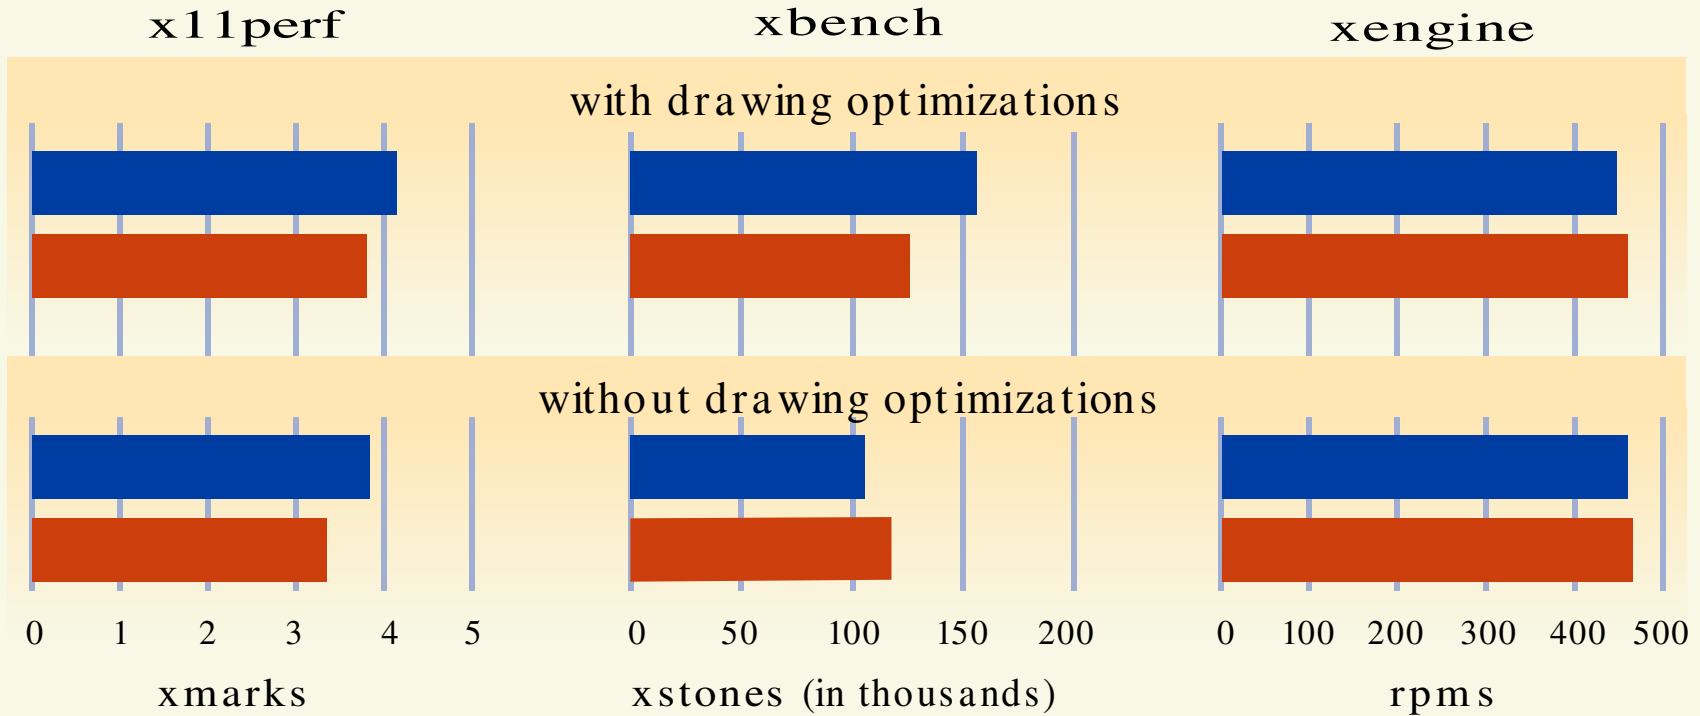

REFLECTION SUITE'S X PERFORMANCE EXCEEDS EXCEED'S

WRQ's Reflection Suite for X5.0 Hummingbird's eXceed 5 for Windows

See Test Methodology for more details.