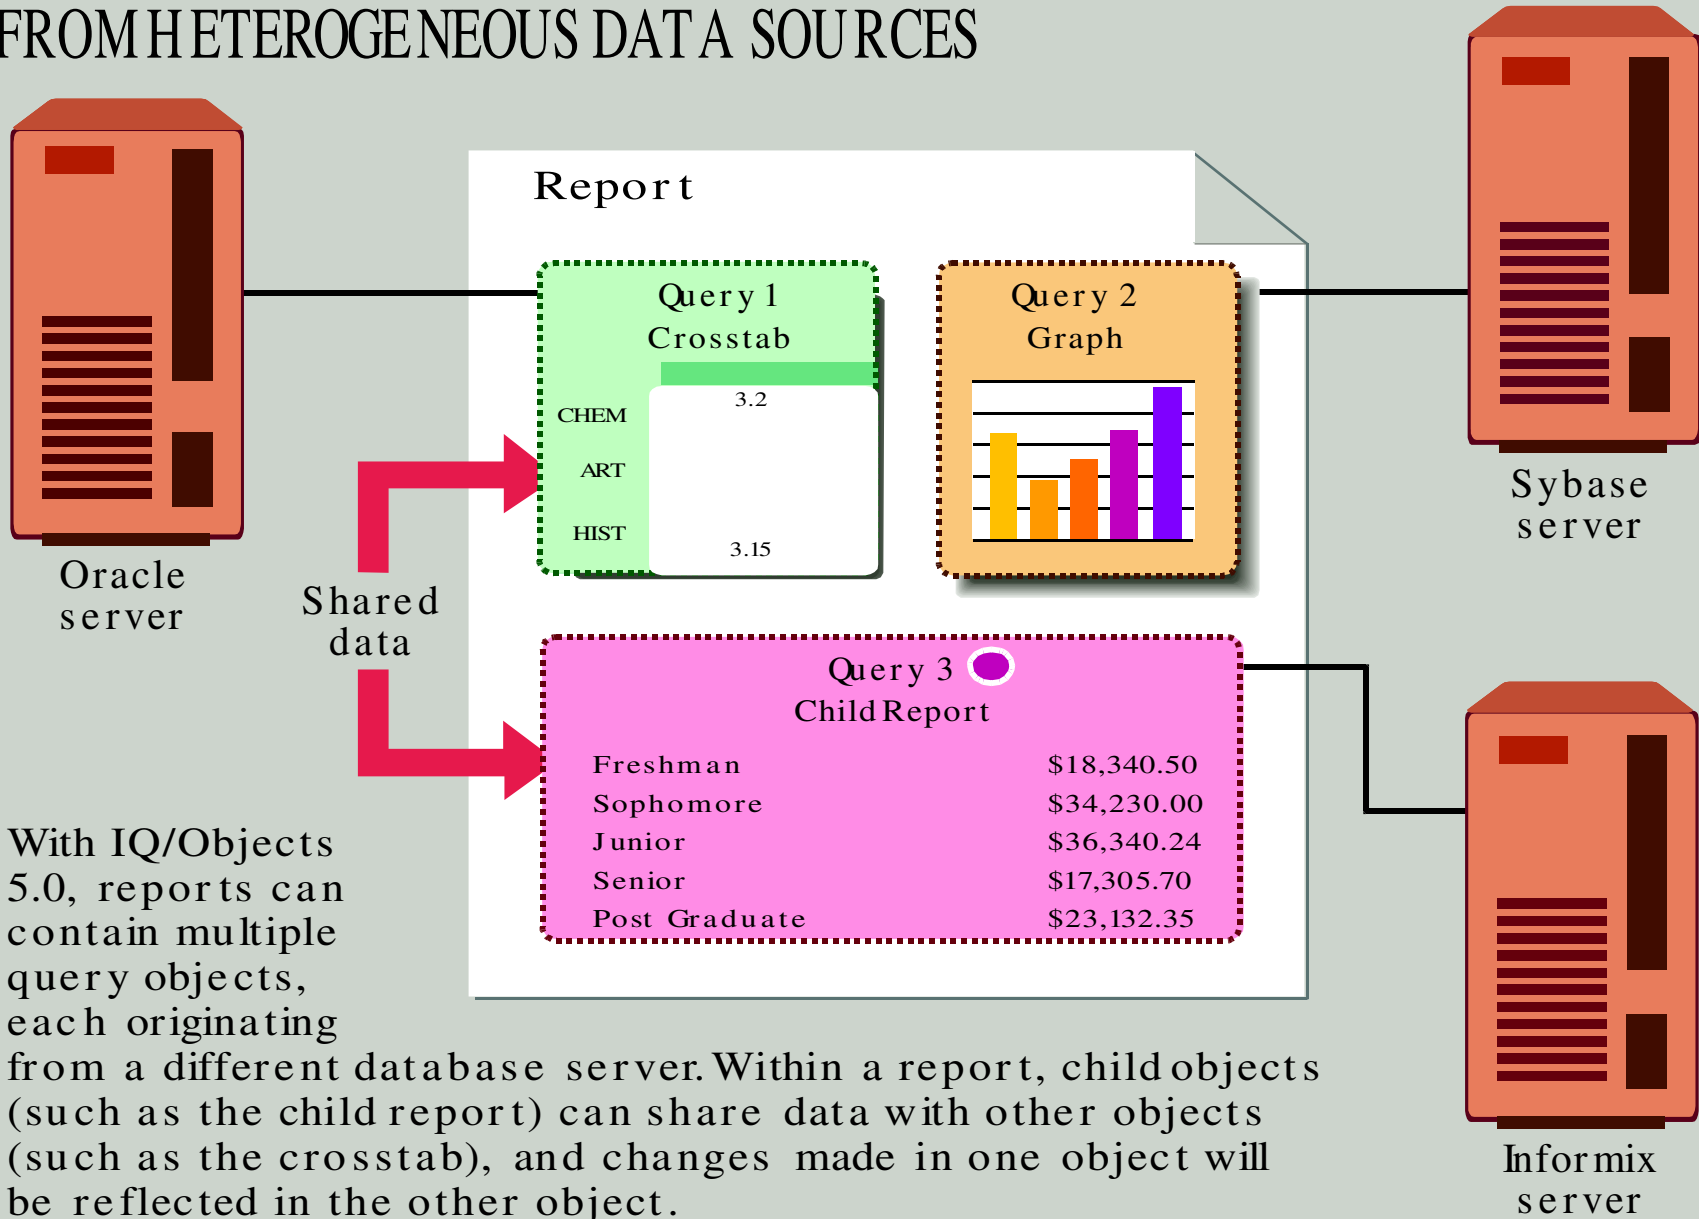

INTELLIGENT OBJECTS SHARE INFORMATION FROM HETEROGENEOUS DATA SOURCES

With IQ/Objects 5.0, reports can contain multiple query objects, each originating from a different database server. Within a report, child objects (such as the child report) can share data with other objects (such as the crosstab), and changes made in one object will be reflected in the other object.