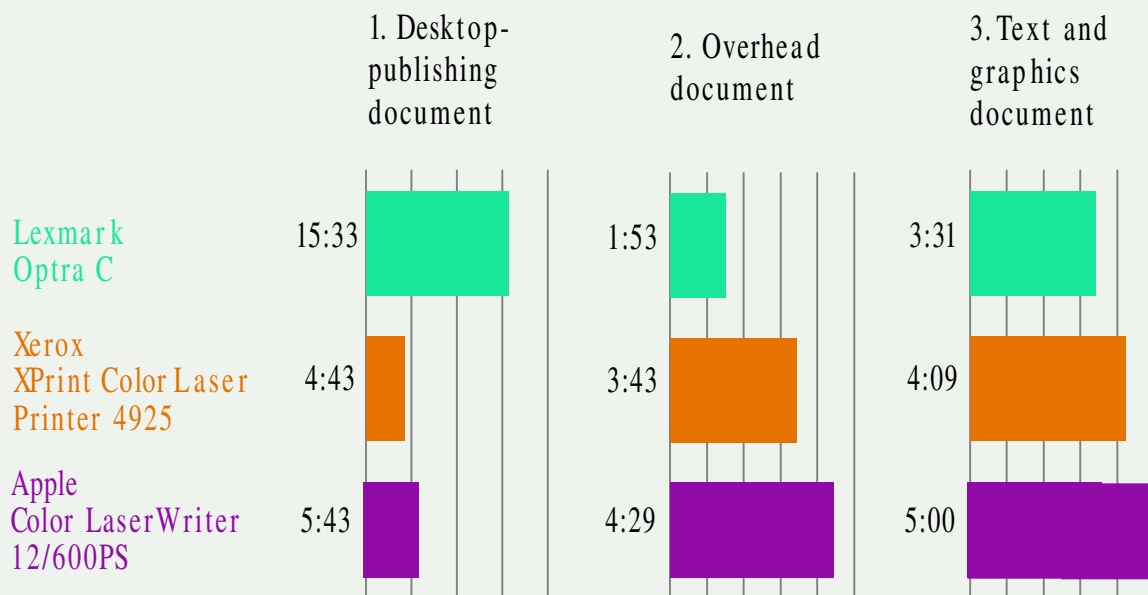

# LEXMARK OPTRA C SETS BUSINESS-GRAPHICS PACE

## Outrun by Xerox XPrint, Apple LaserWriter in desktop-publishing test

Tests measured in minutes:seconds; shorter bar indicates better performance.

1. A complex three-page document consisting of four-column text in multiple fonts and point sizes, a reversed-text box, two shaded sidebars, two fever charts, and a photograph with captions.

2. Three slide foils containing shaded backgrounds, clip-art graphics, a flowchart, and bulleted text.

3. A one-page document containing shaded graphics and text.