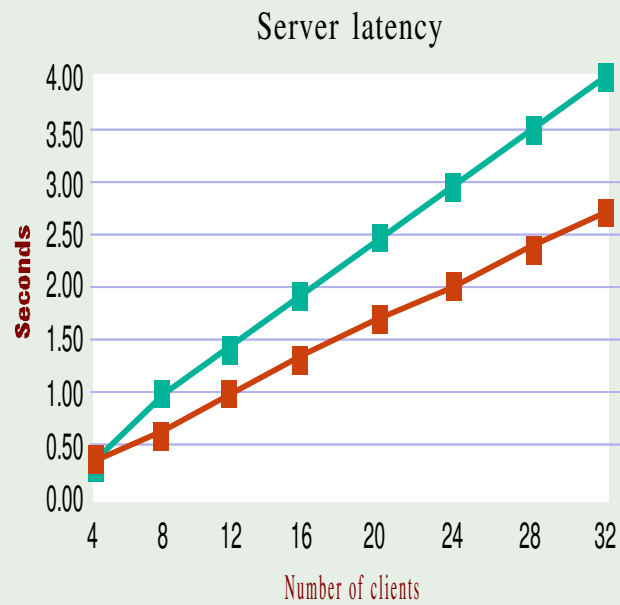

# INTERNETFACTORY'S COMMERCE BUILDER 1.5 TAKES ON NETSCAPE COMMERCE SERVER 1.12

 The Internet Factory's Commerce Builder 1.5     Netscape Commerce Server 1.12

Test results reported using Silicon Graphics' WebStone 1.0.2 running on a Compaq Systempro equipped with two 33MHz 486 CPUs and 60M bytes of RAM