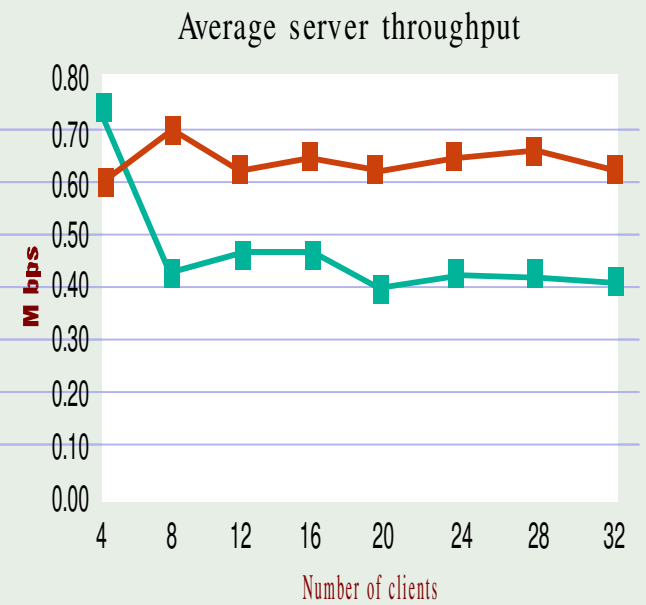

# INTERNETFACTORY'S COMMERCE BUILDER 1.5 TAKES ON NETSCAPE COMMERCE SERVER 1.12

 The Internet Factory's Commerce Builder 1.5     Netscape Commerce Server 1.12

Test results reported using Silicon Graphics' WebStone 1.0.2 running on a Compaq Systempro equipped with two 33MHz 486 CPUs and 60M bytes of RAM