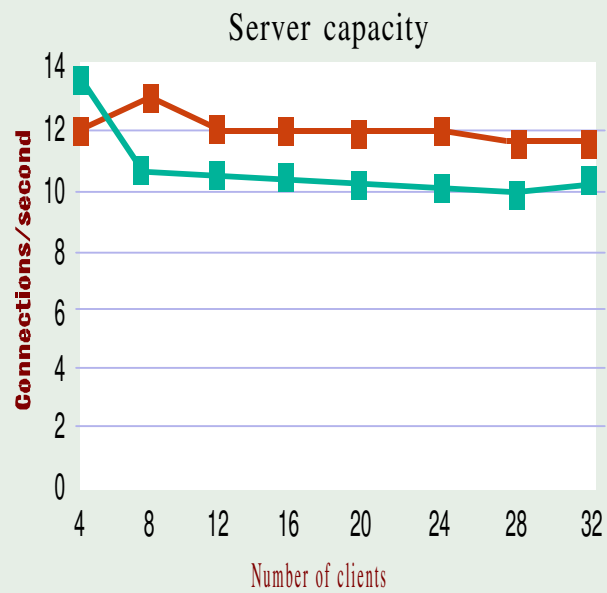

# INTERNETFACTORY'S COMMERCE BUILDER 1.5 TAKES ON NETSCAPE COMMERCE SERVER 1.12

 The Internet Factory's Commerce Builder 1.5     Netscape Commerce Server 1.12

Test results reported using Silicon Graphics' WebStone 1.0.2 running on a Compaq Systempro equipped with two 33MHz 486 CPUs and 60M bytes of RAM