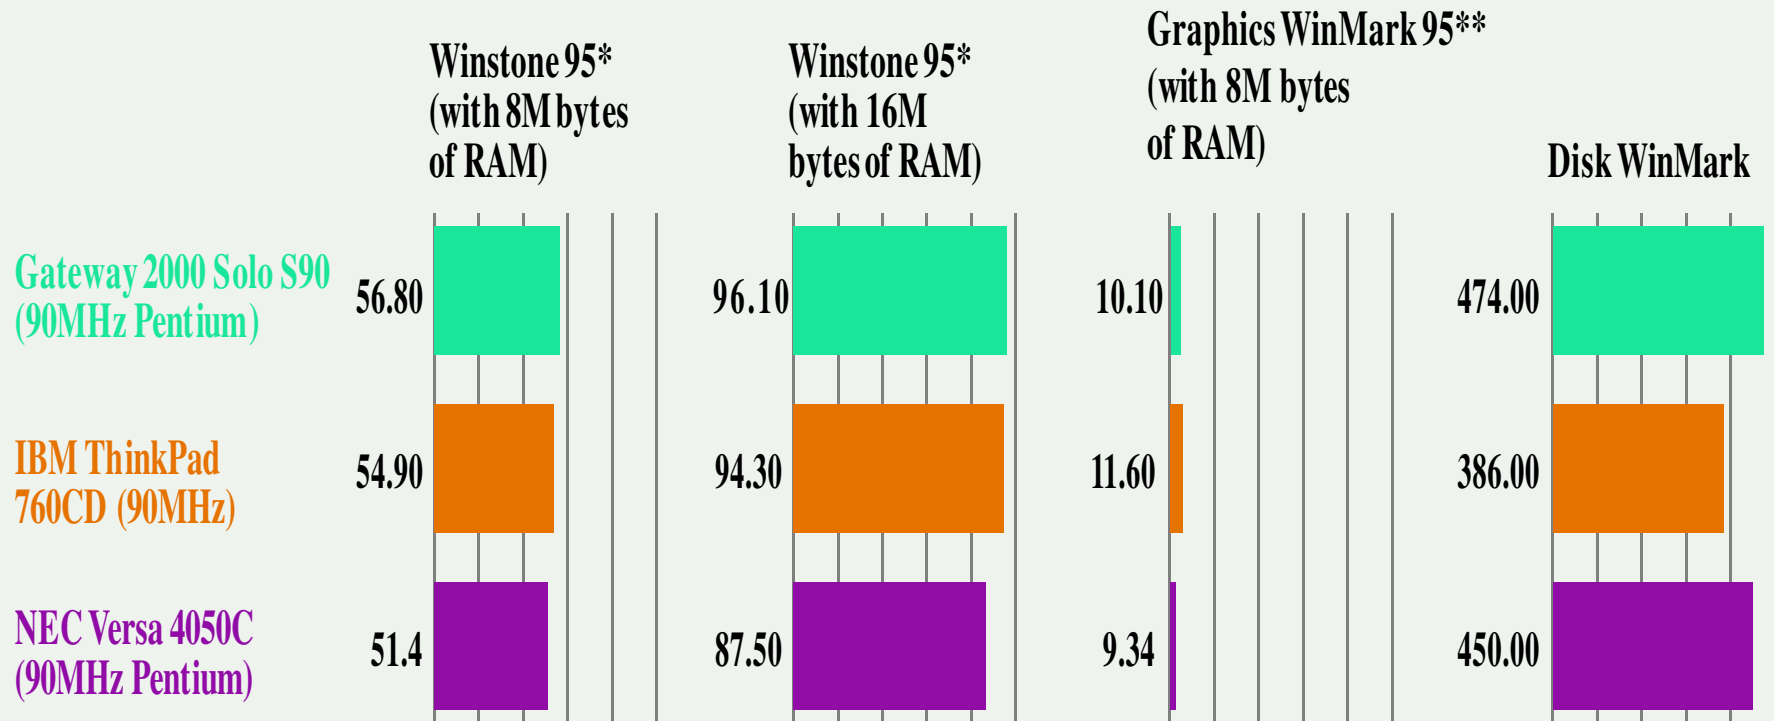

GATEWAY 2000 SOLO S90 KEEPS PACE

Longer bar indicates better performance.

* Results reported using Winstone 95 Version 1.0

** Results reported using WinBench 95 Version 1.0