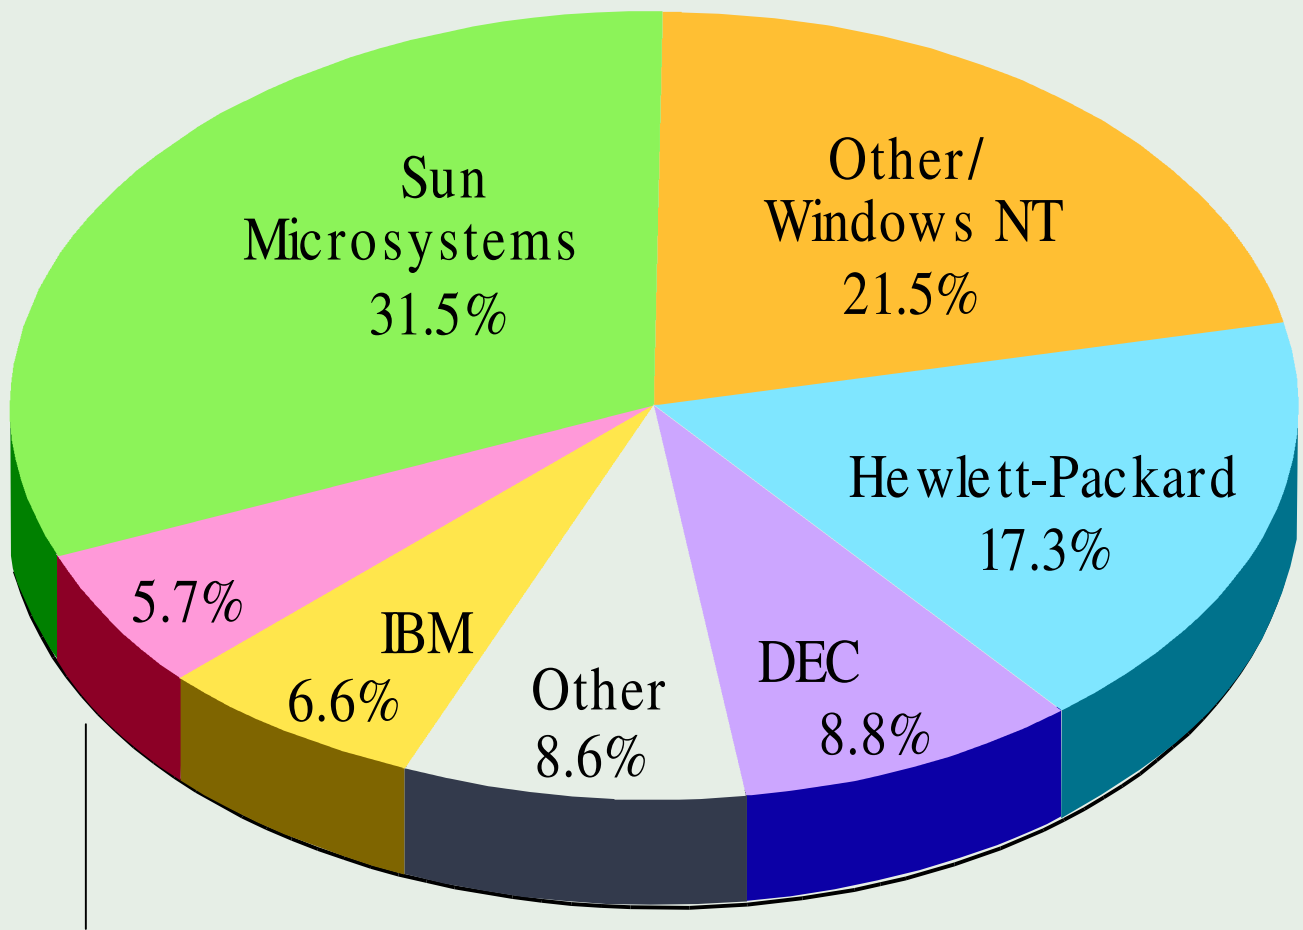

# 1995 WORLDWIDE WORKSTATION MARKET SHARE

Silicon Graphics

Total shipments: 939,190

Source: International Data Corp.