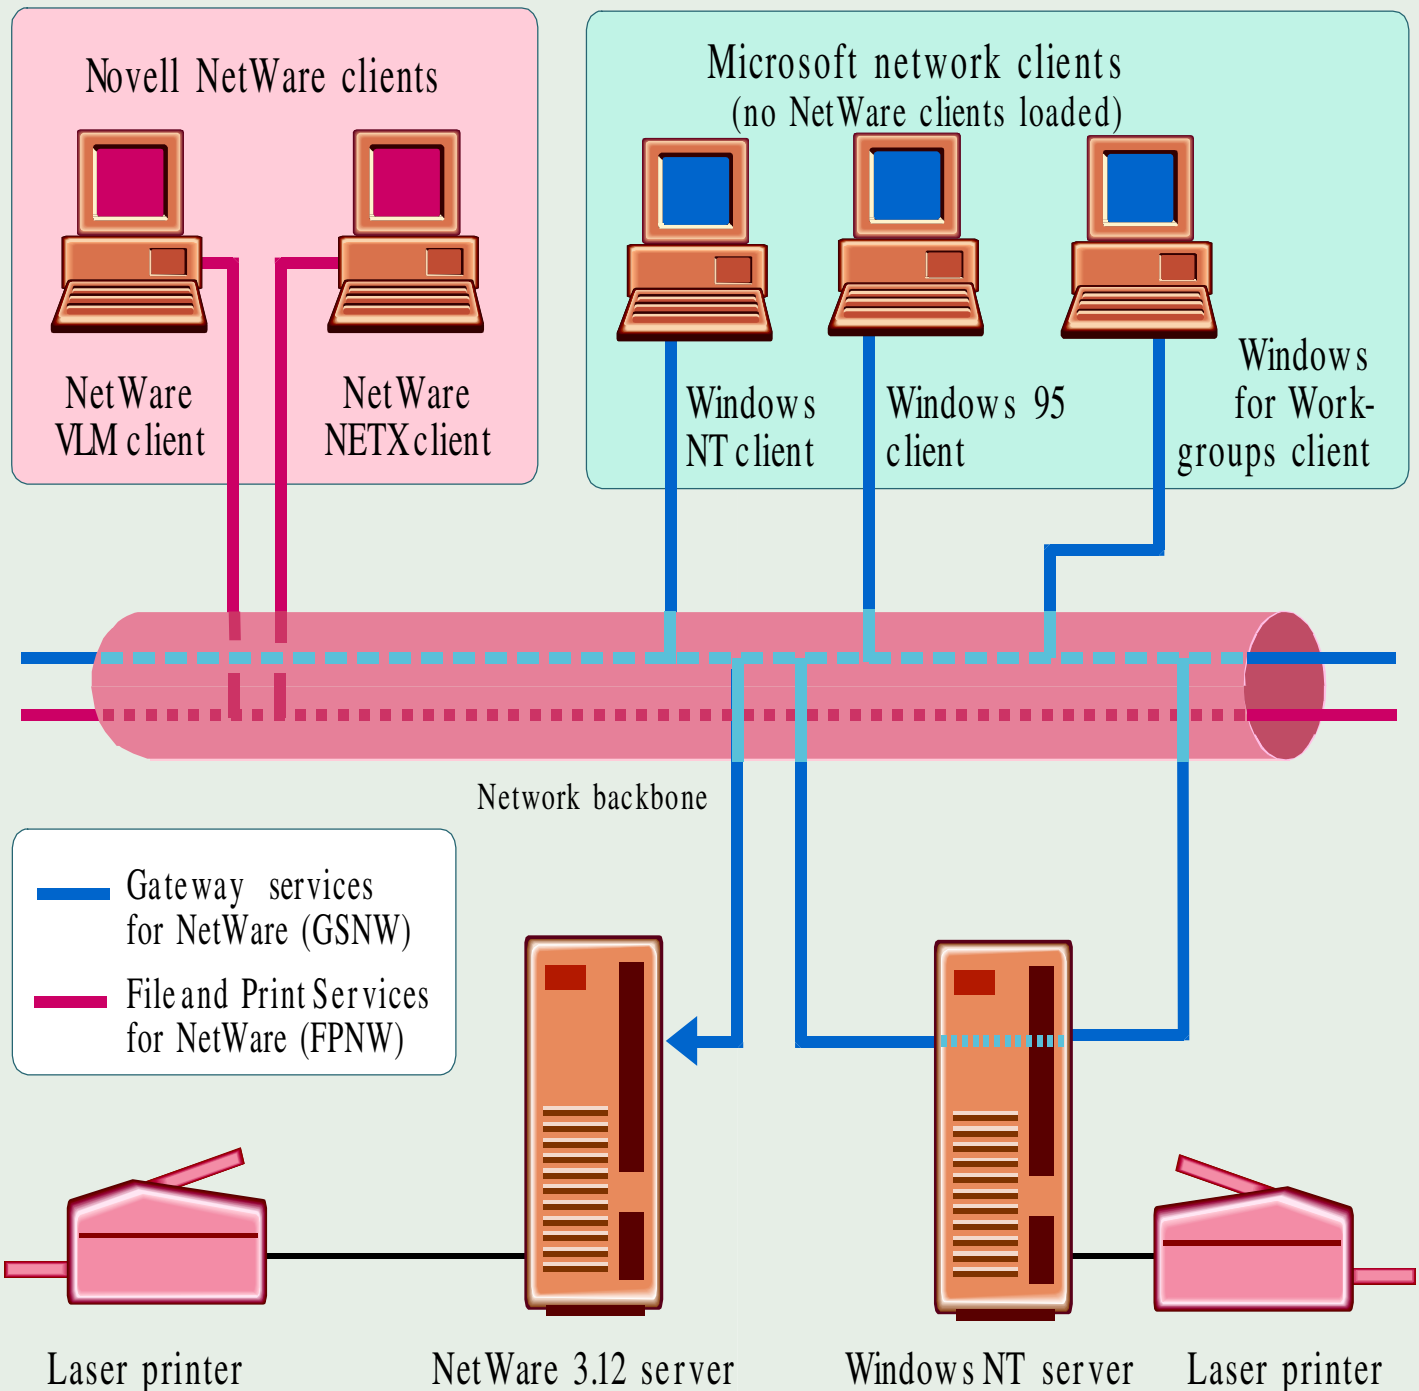

WINDOWS NT SERVER AND NETWARE 3.X INTEGRATION

NT services allow NT servers to coexist with NetWare by allowing MS network clients to access NetWare servers (GSNW); FPNW lets NetWare clients access NT servers.