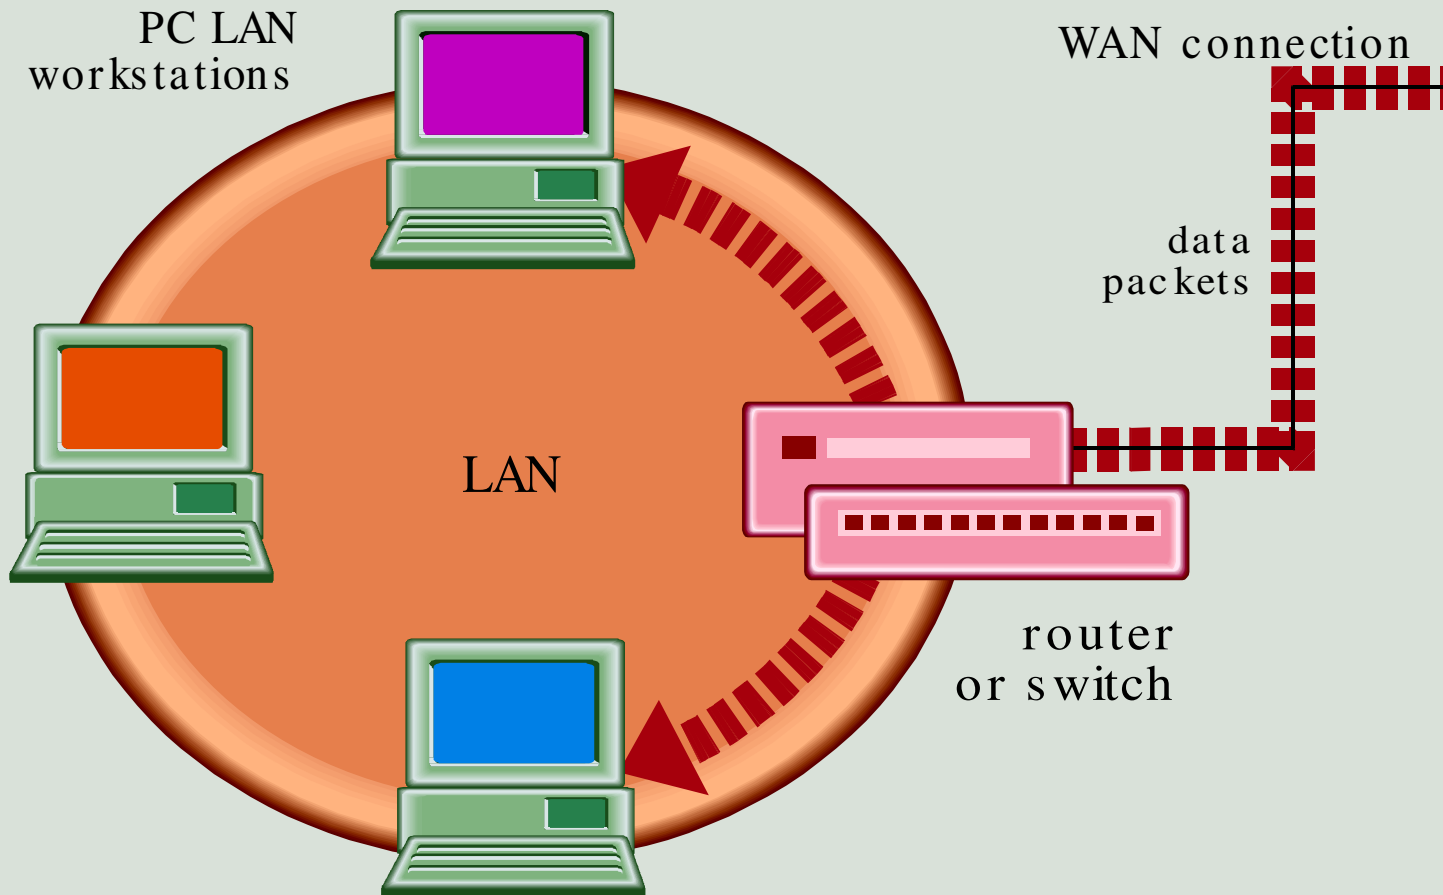

IP MULTICASTING

IP Multicasting software running on a router can direct specific packet types to users on a LAN who want to receive those transmission types.