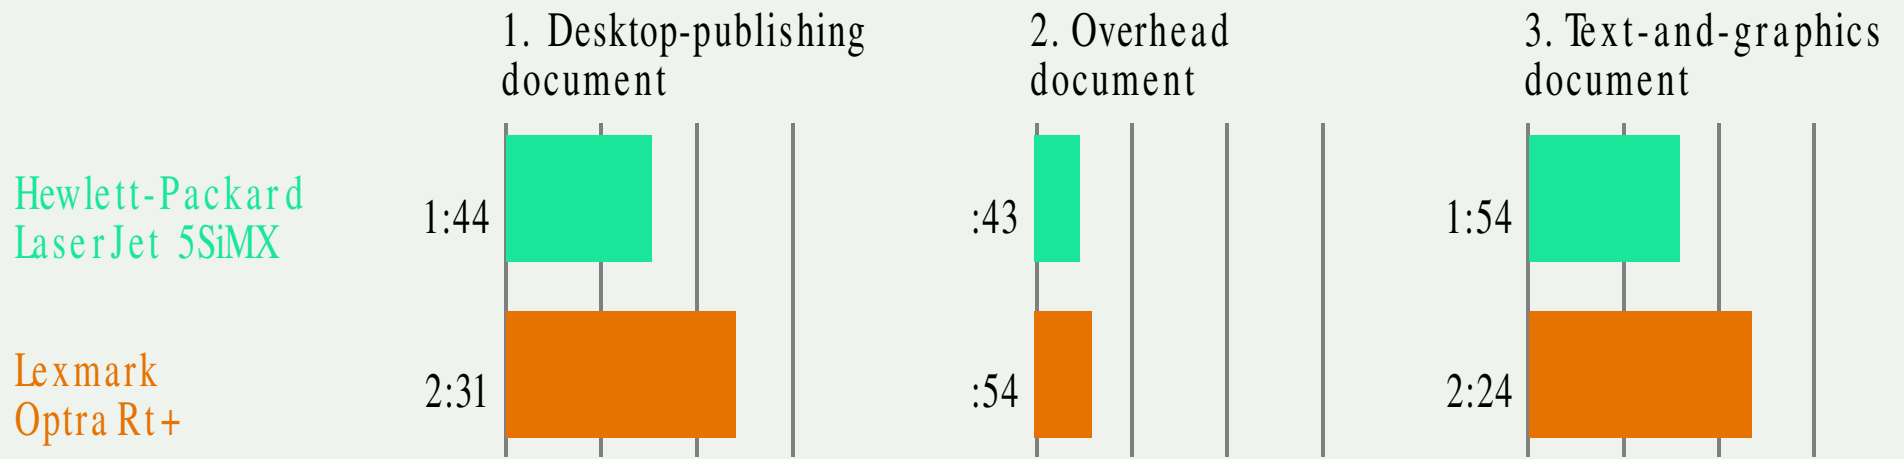

FASTER 24-PPM PRINT ENGINE GIVES HP LASERJET 5SiMX A BOOST

Lexmark Optra Rt+ performs well at 16 ppm

Results measured in minutes:seconds; shorter bar indicates better performance.

1. A complex three-page document consisting of four-column text in multiple fonts and point sizes, a reversed text box, two shaded sidebars, two fever charts, and a photograph with caption.

2. Three slide foils containing shaded backgrounds, clip-art graphics, a flowchart, and bulleted text.

3. A one-page document containing shaded graphics and text.