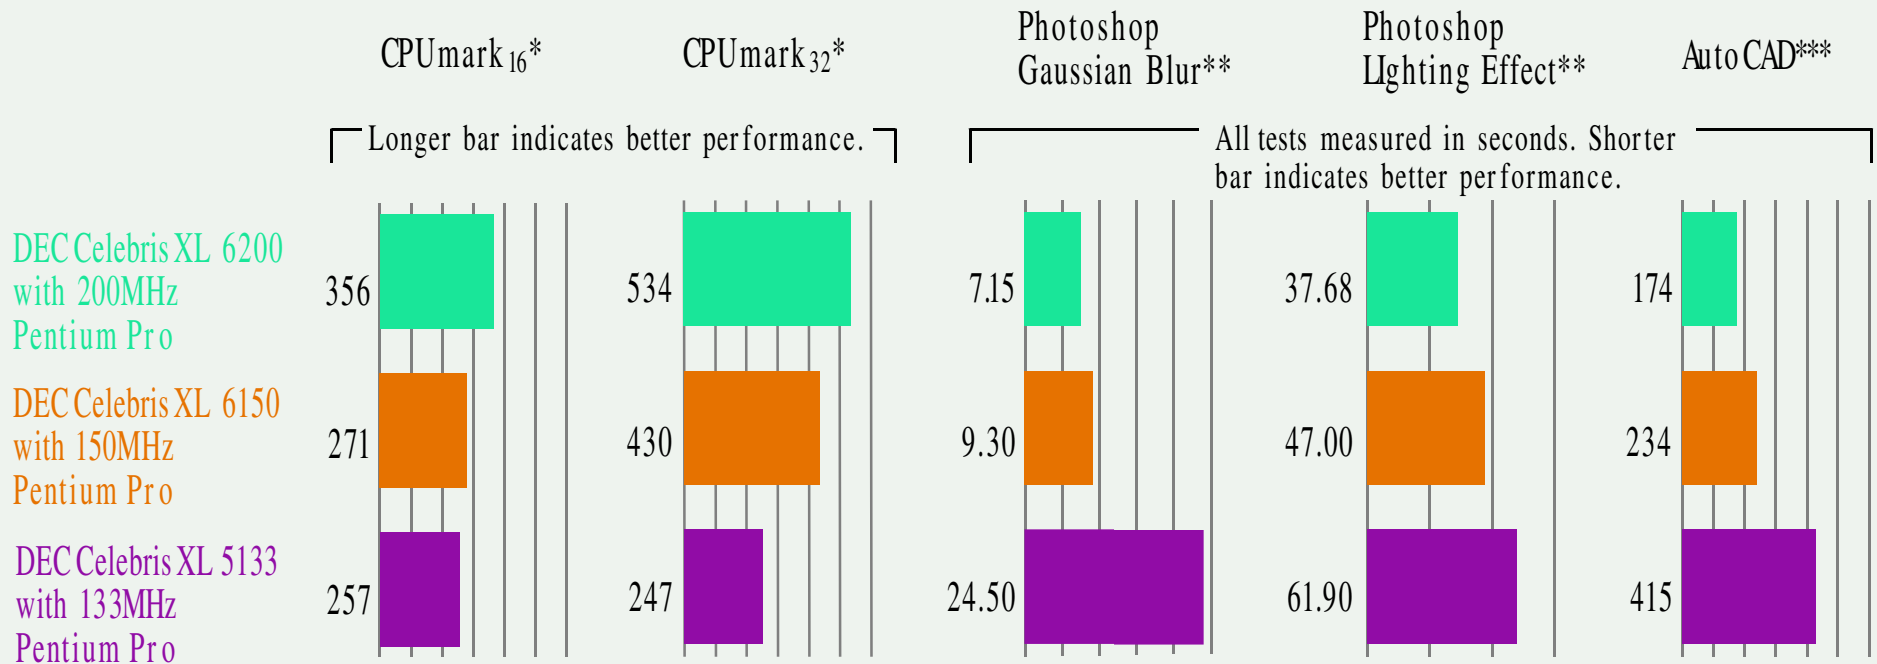

BRUTE SPEED PUTS FIRE IN 200MHz PENTIUM PRO; CPU SOUNDLY OUTSHINES 133MHz PENTIUM PRO IN 16-BIT TESTS

*Results reported using WinBench 96 Version 1.0. ** Tests run on Adobe Photoshop Version 3.0. ***Tests run on AutoCAD Version 13.