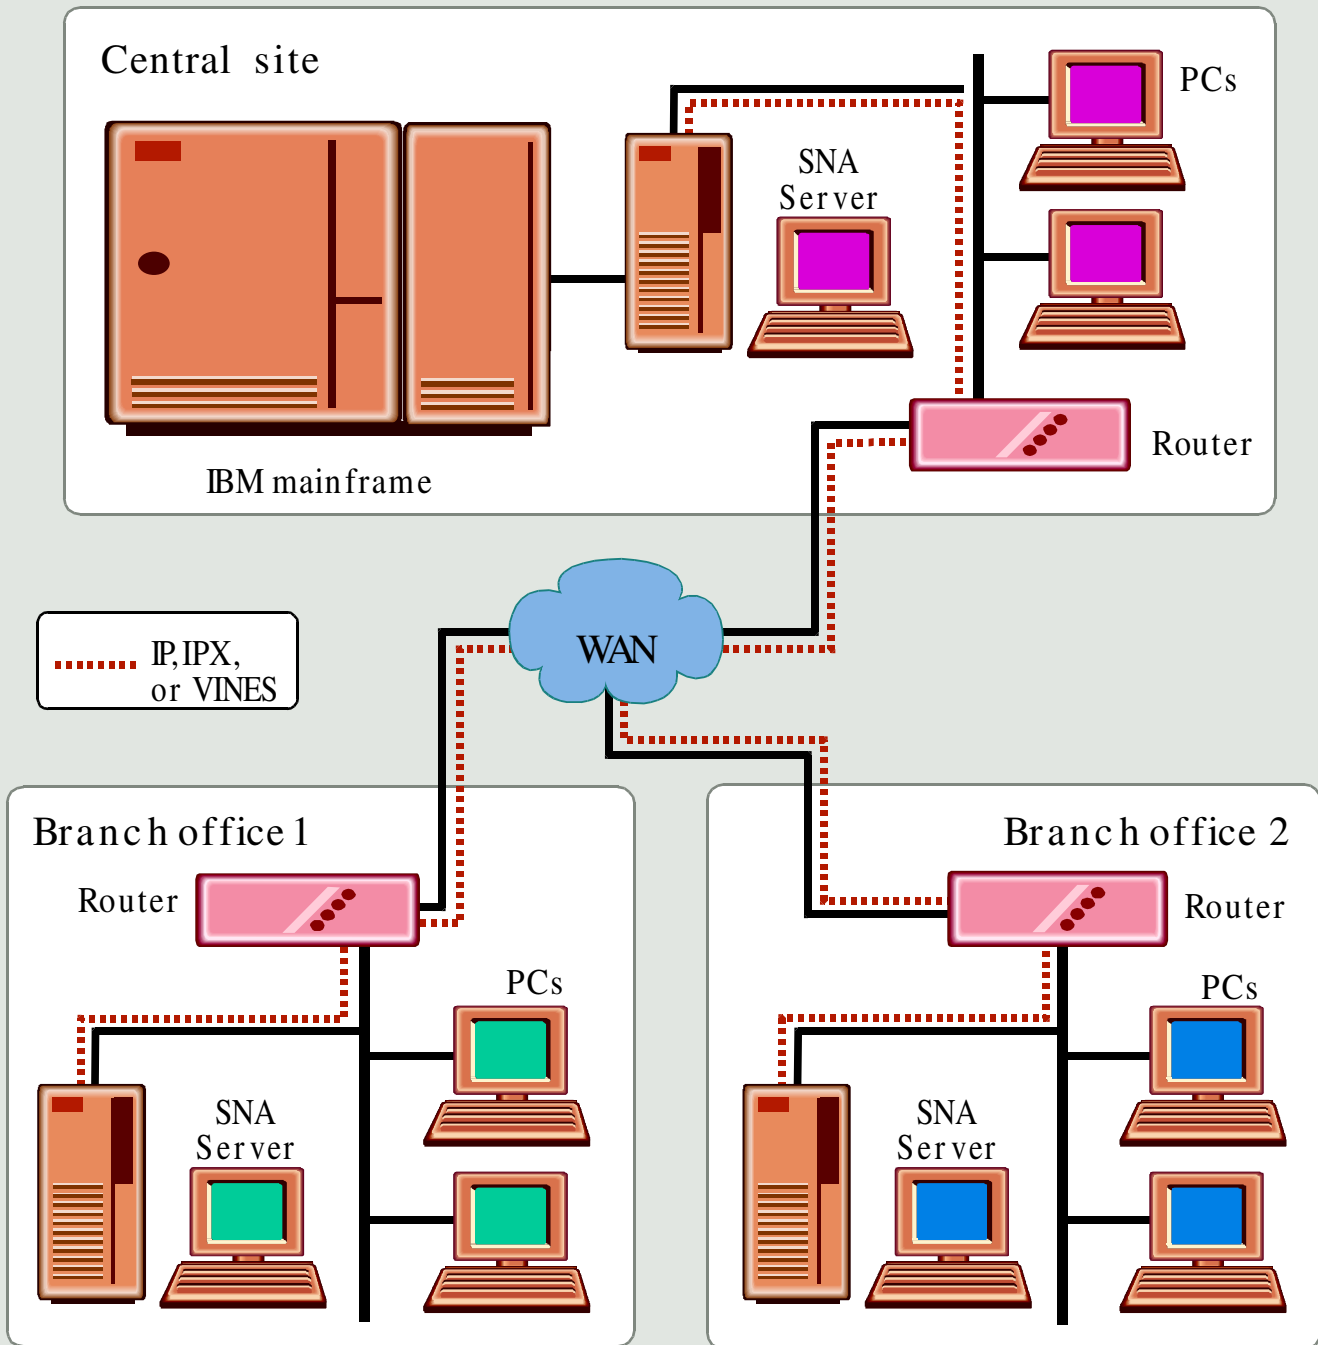

DISTRIBUTED EDGATEWAYS

Microsoft's new distributed gateway service for SNA Server for NT allows branch offices to access central-site hosts using existing LAN protocols. SNA Servers at the central site take the traffic destined for the host and strip off the LAN protocols so that only SNA traffic goes into the host.