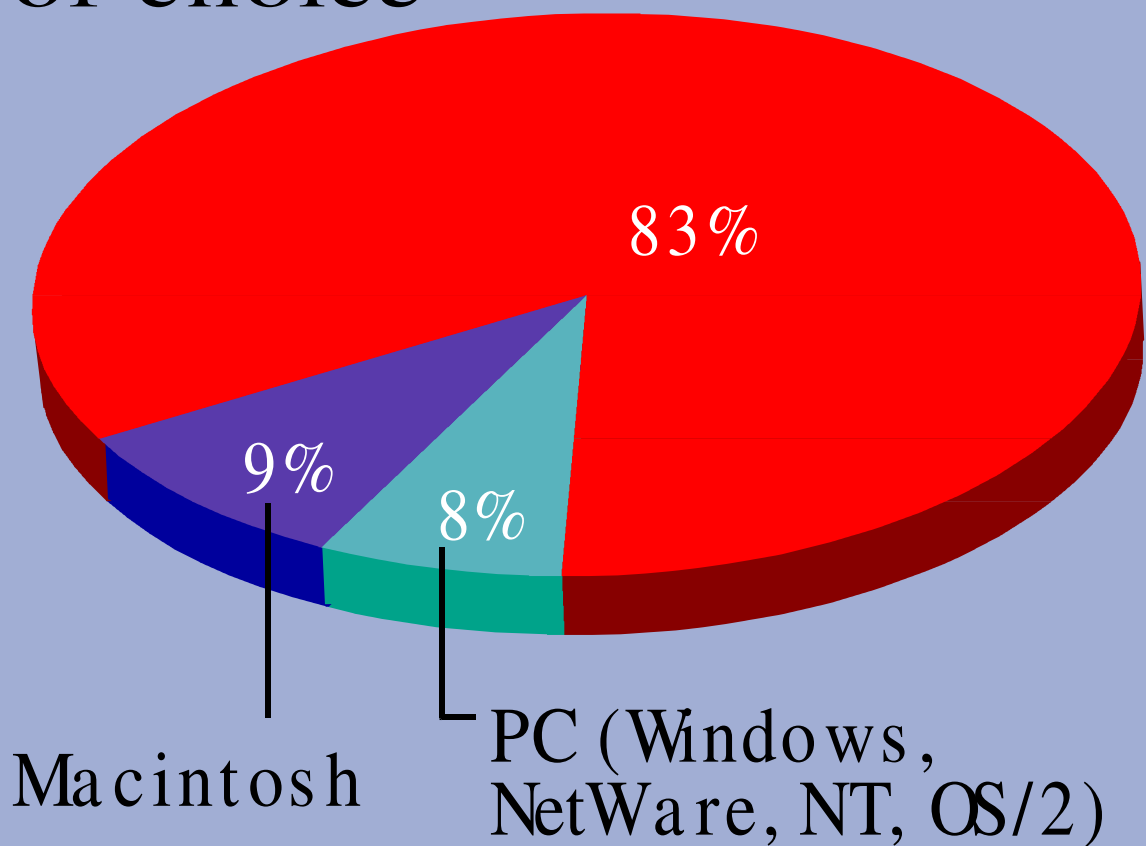

UPHILL CLIMB

Web server platform
of choice

Source: WebCrawler index of 42,579 HTTP servers during week of Sept. 4