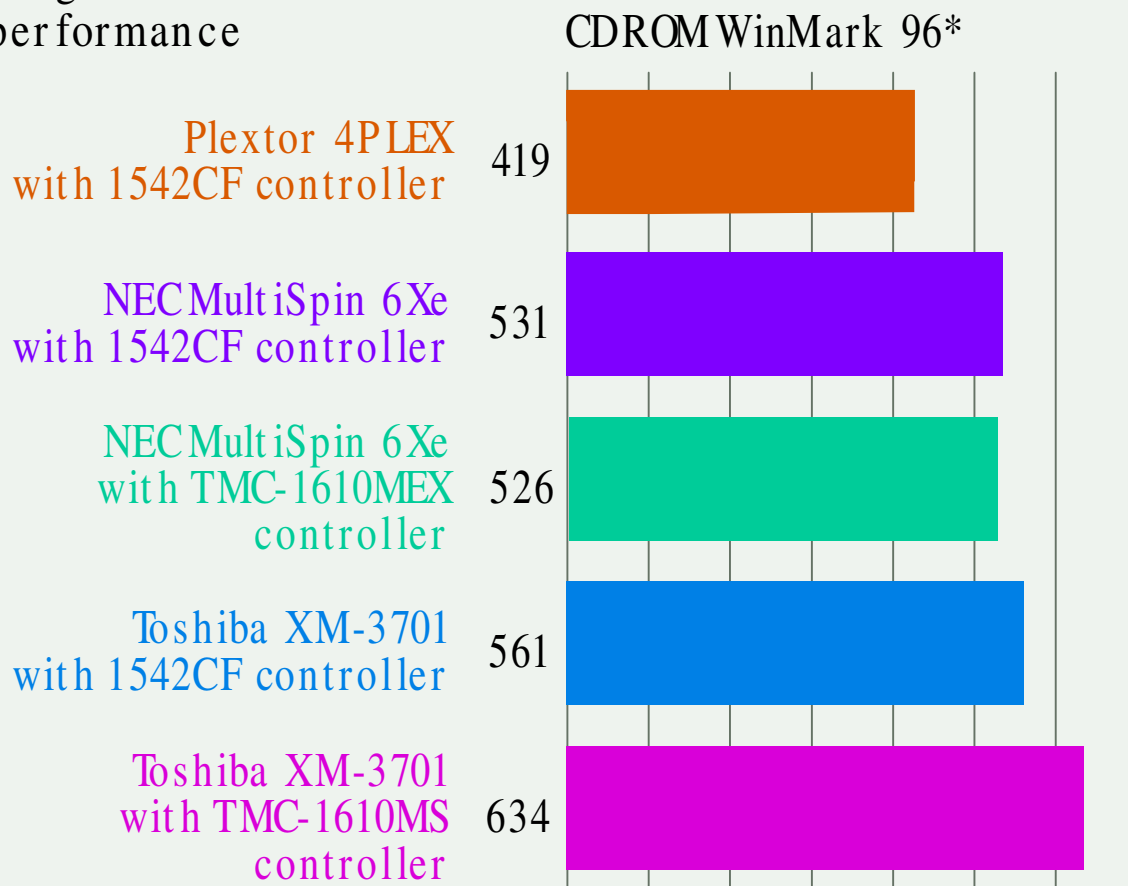

# SMALL SPIN RATE GIVES TOSHIBA CD ROM A PERFORMANCE EDGE

6.7-speed drive beats 4- and 6-speed;  
bundled controller makes a difference.

Longer bar indicates better  
performance

\* Results reported using WinBench 96 Version 1.0.