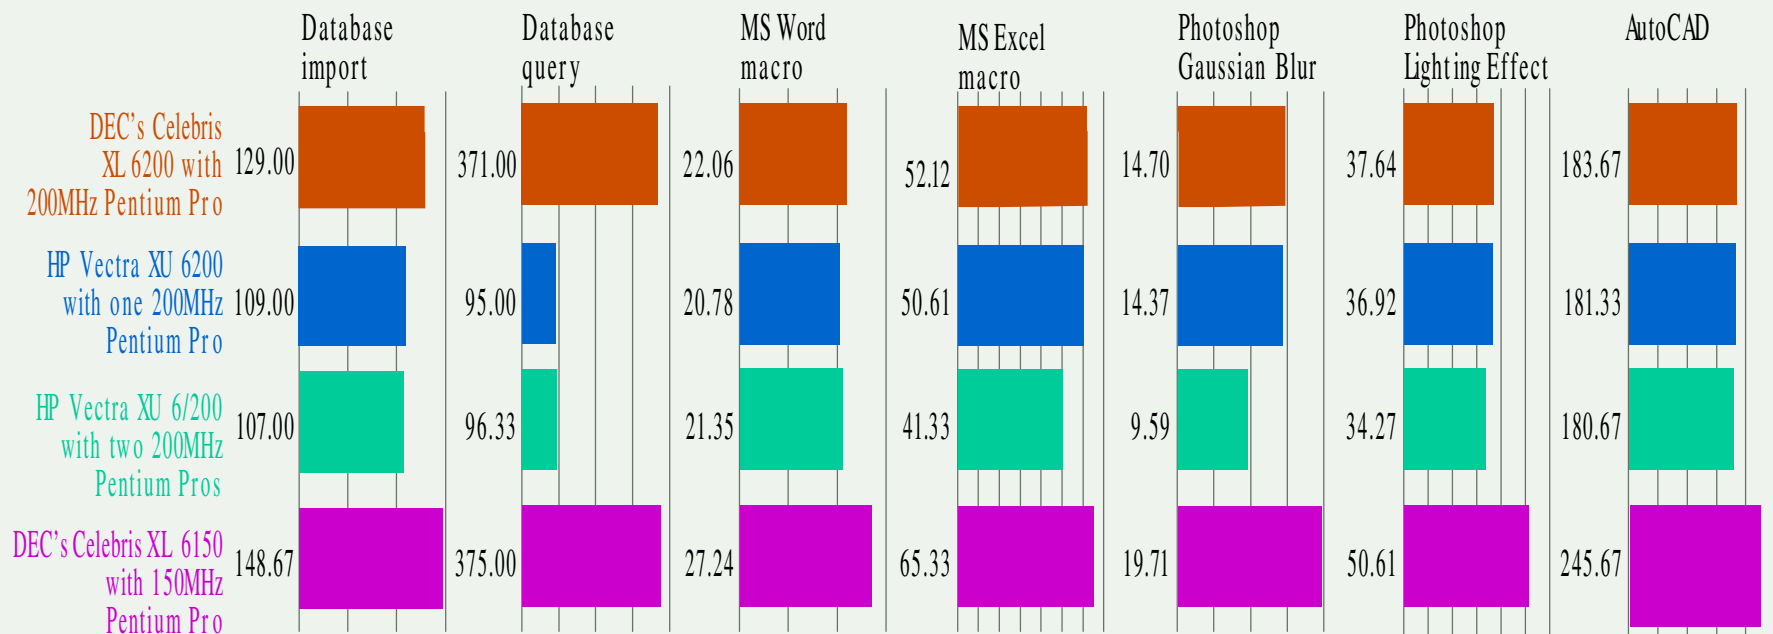

200MHz PENTIUM PRO SHOWS METTLE IN 32-BIT APPLICATION TESTS

HP system edges DEC in single-processor tests; Vectra's second CPU provides boost in Photoshop tests

All tests measured in seconds; shorter bar indicates better performance

All tests performed under Windows NT 3.51. Some benchmarks provided by PC Magazine.