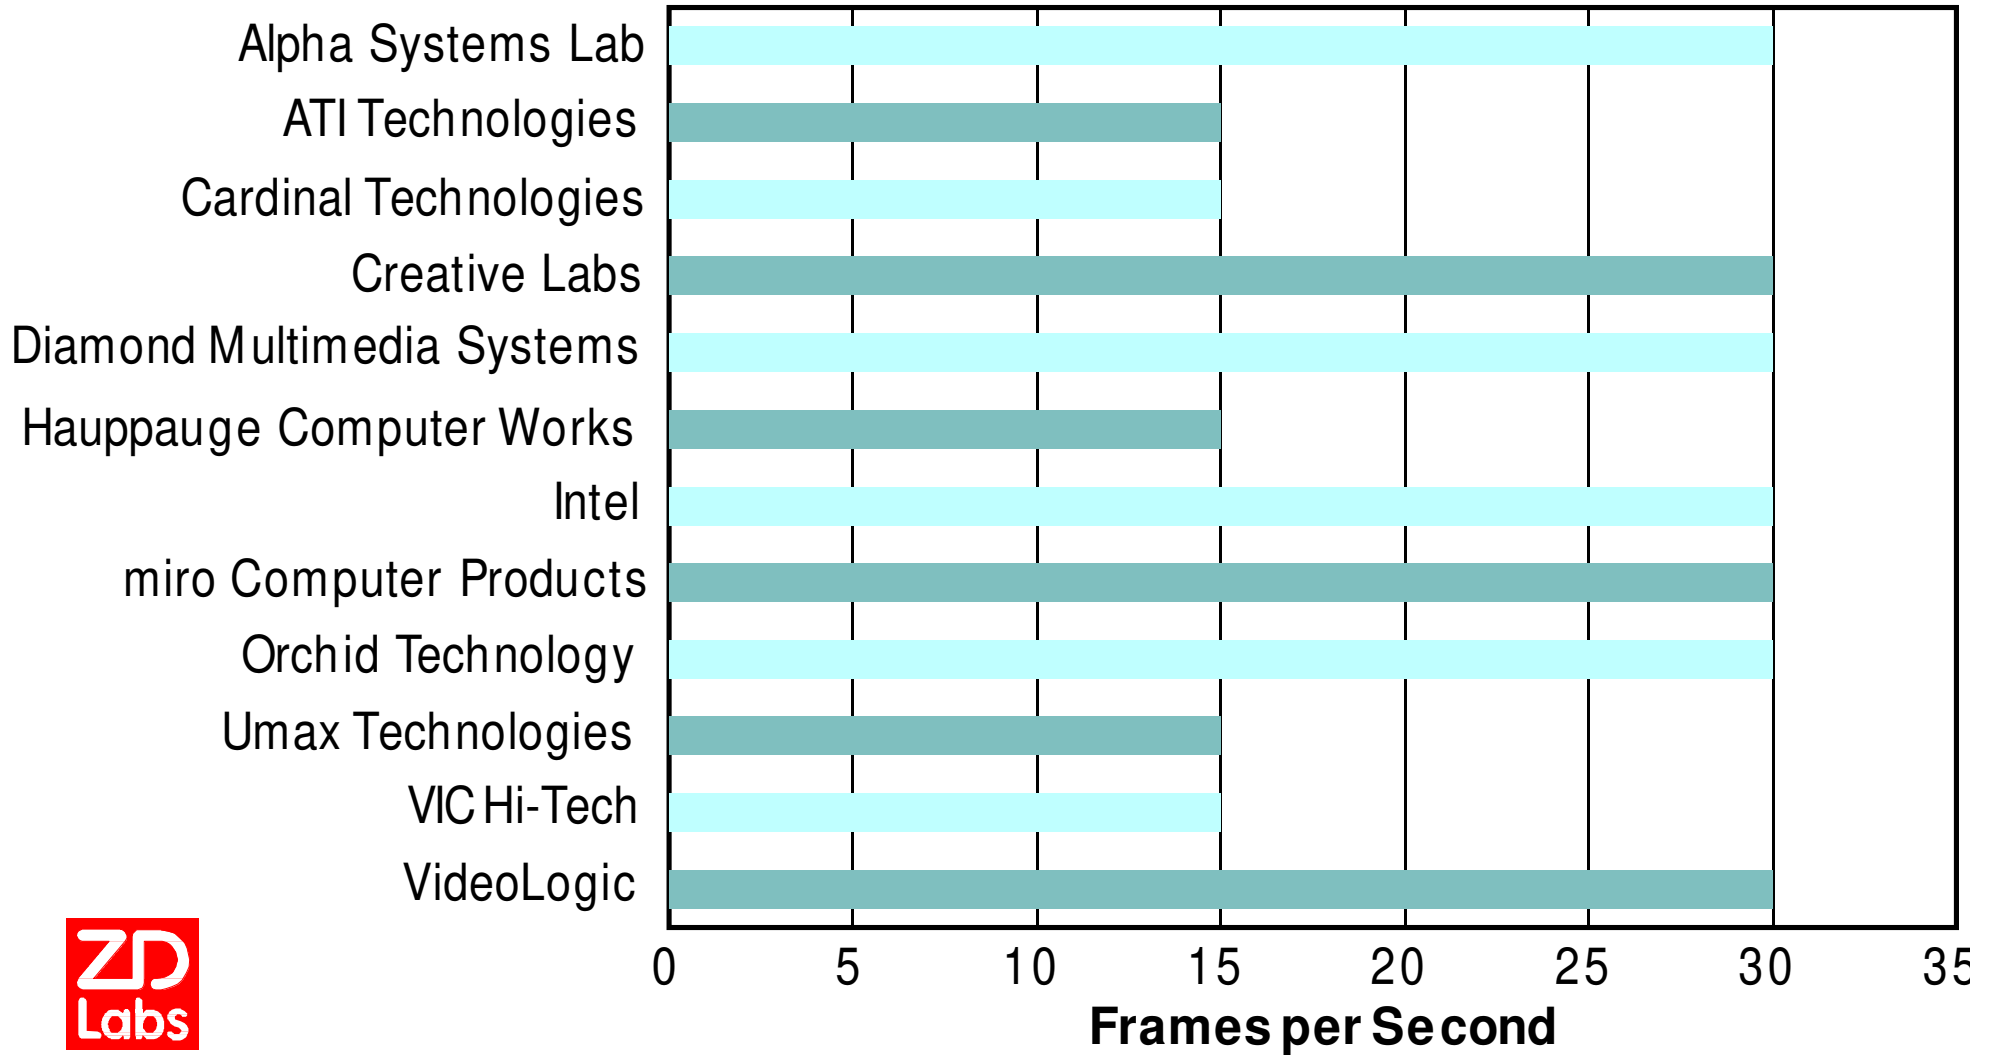

# CINEPAK FILE\*

VIDEO PLAYBACK RESULTS (320x240)

\* Played on an HP Vectra 90MHz Pentium system without the capture boards installed.