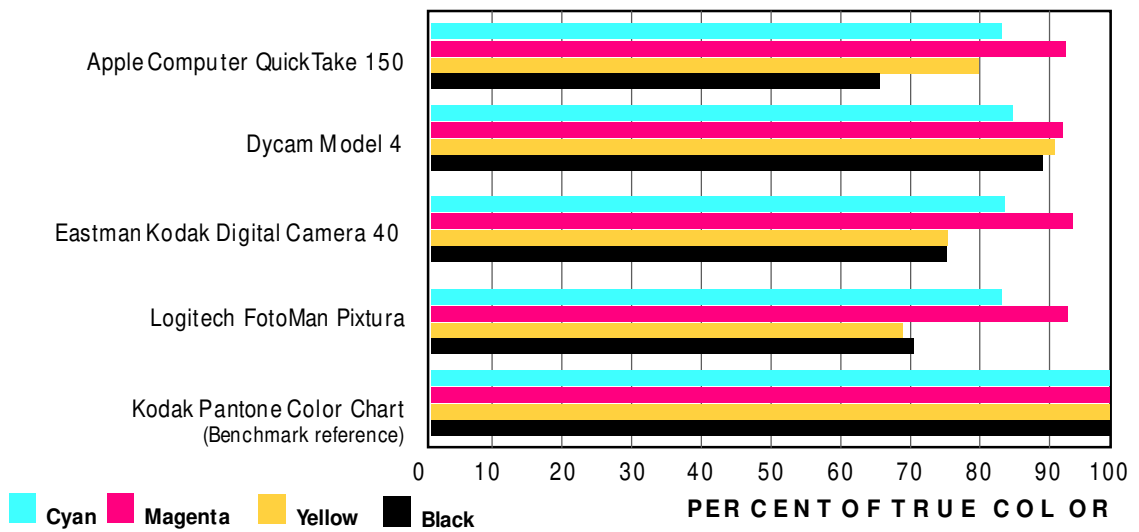

IMAGE DOWNLOAD TIME

(LOWER IS BETTER)

COLOR ACCURACY

(HIGHER IS BETTER)

GRAY SCALE ACCURACY