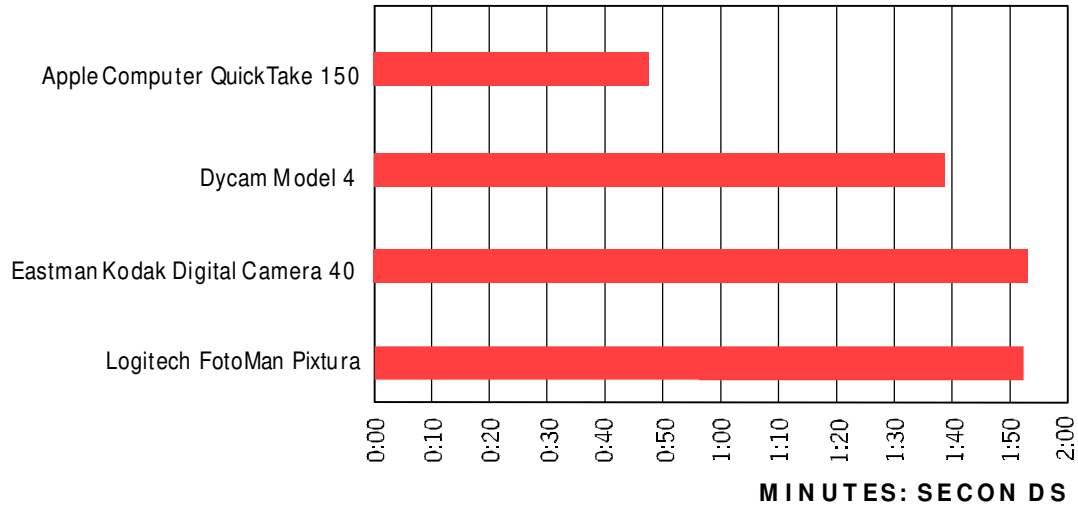

IMAGE DOWNLOAD TIME

(LOWER IS BETTER)

COLOR ACCURACY

(HIGHER IS BETTER)

GRAY SCALE ACCURACY