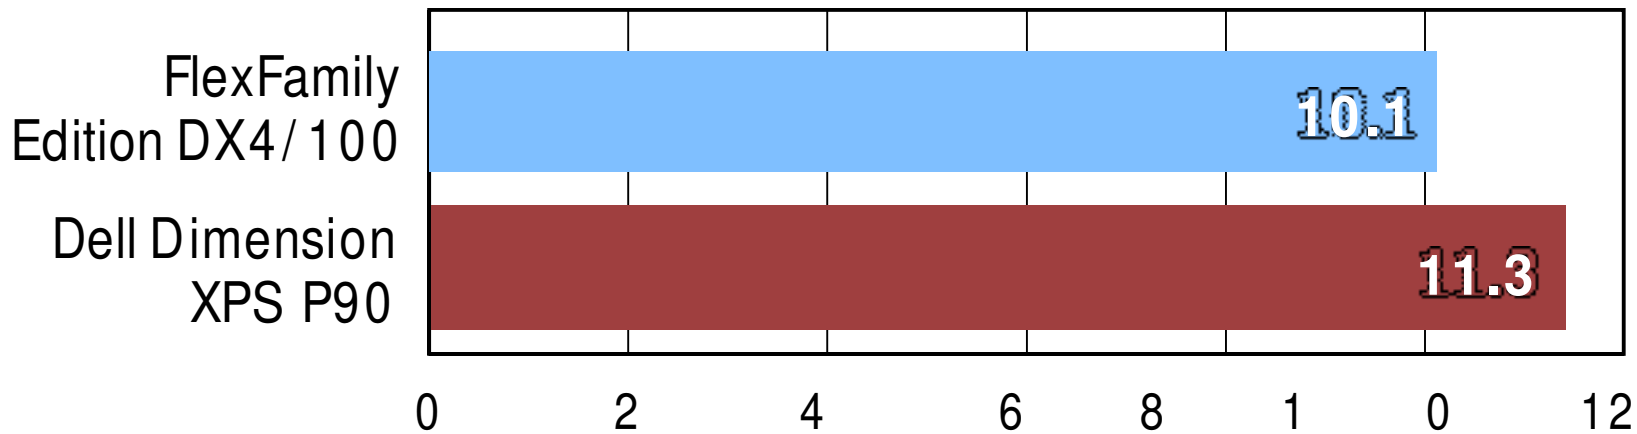

FLEX FAMILY EDITION DX4/100

WinBench Graphics WinMark 95 (800x600 by 256)

Winstone 95

(Higher is better for both scores)