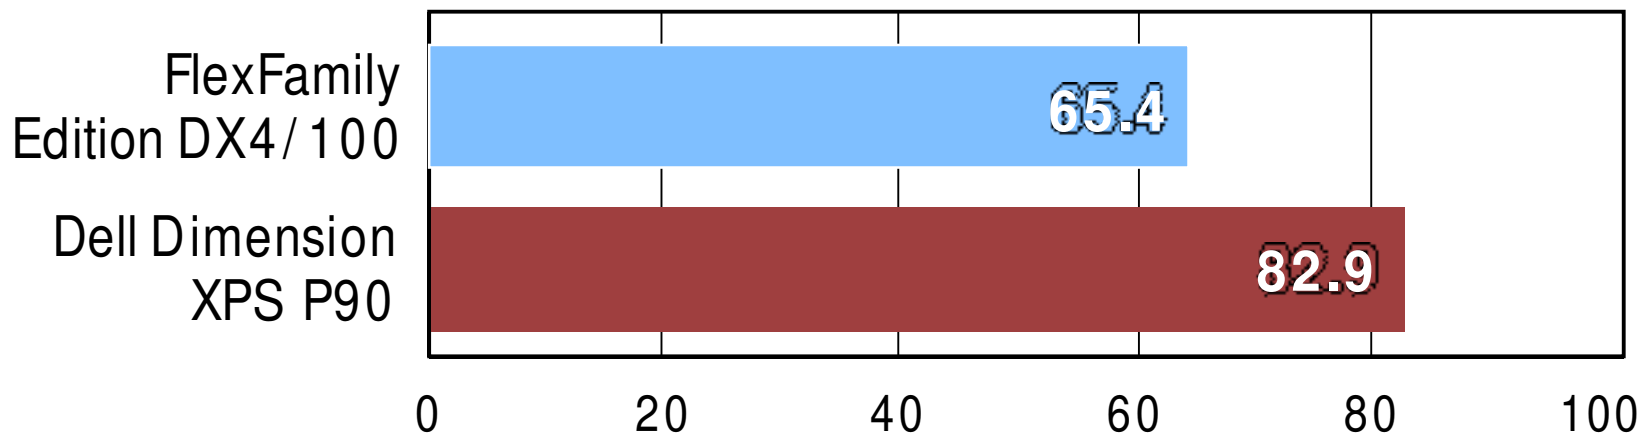

FLEX FAMILY EDITION DX4/100

WinBench Graphics WinMark 95 (800x600 by 256)

Winstone 95

(Higher is better for both scores)